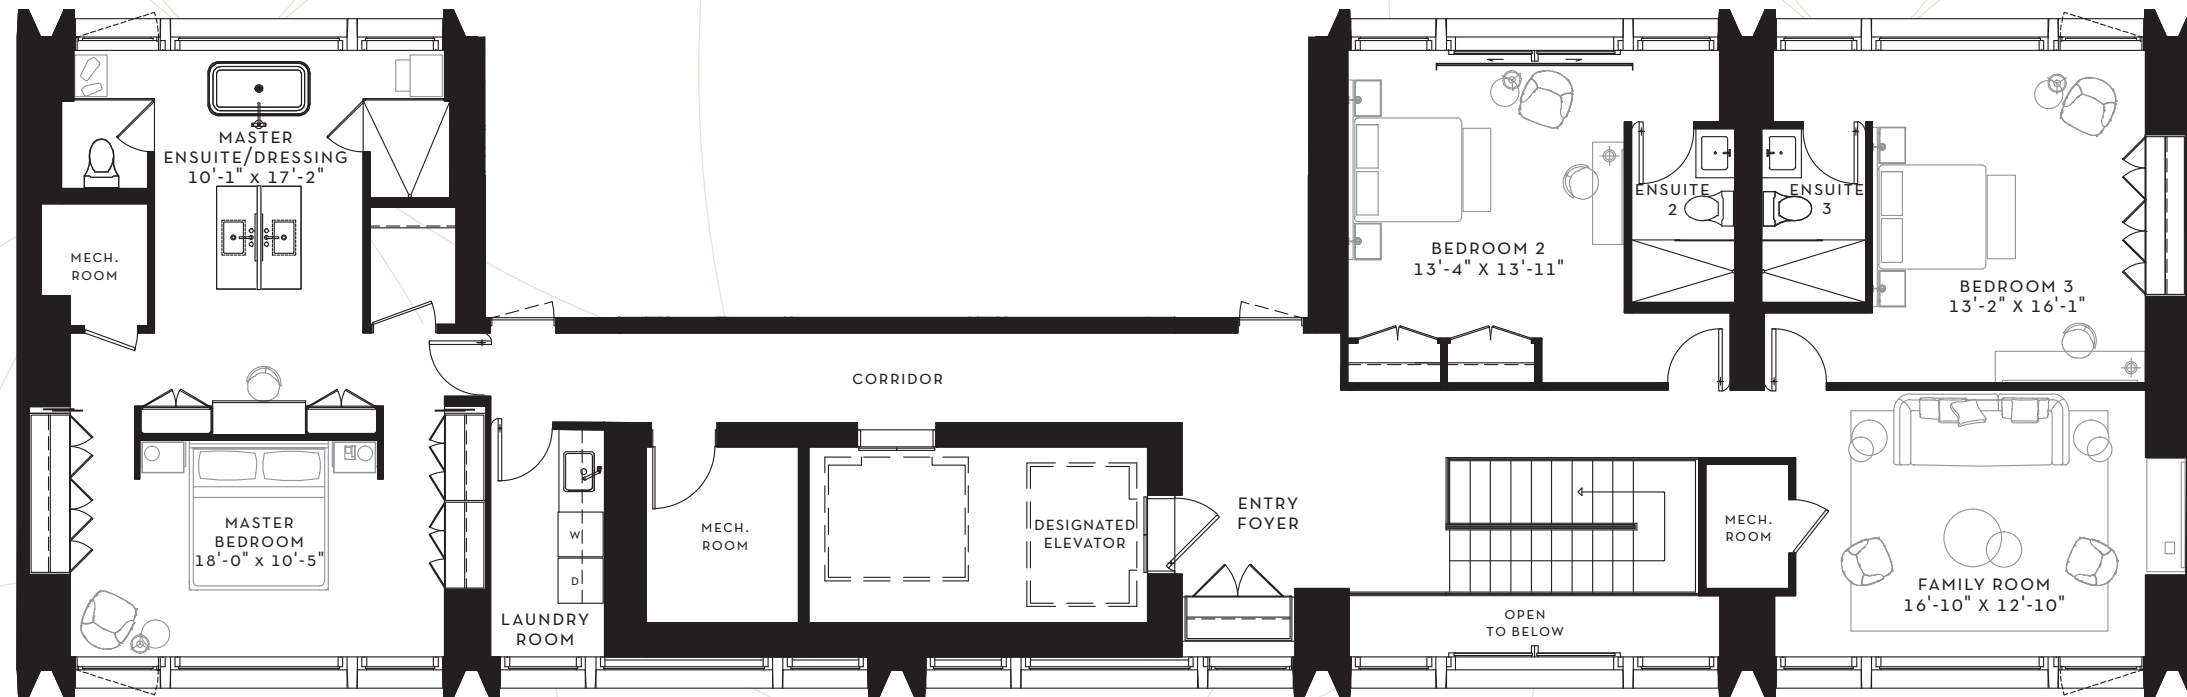

SCOLLARD

YORKVILLE

SUITE
36-37S

3 BEDROOM
4826 SQ. FT.

FLOOR 36-37
4826 SQ. FT.