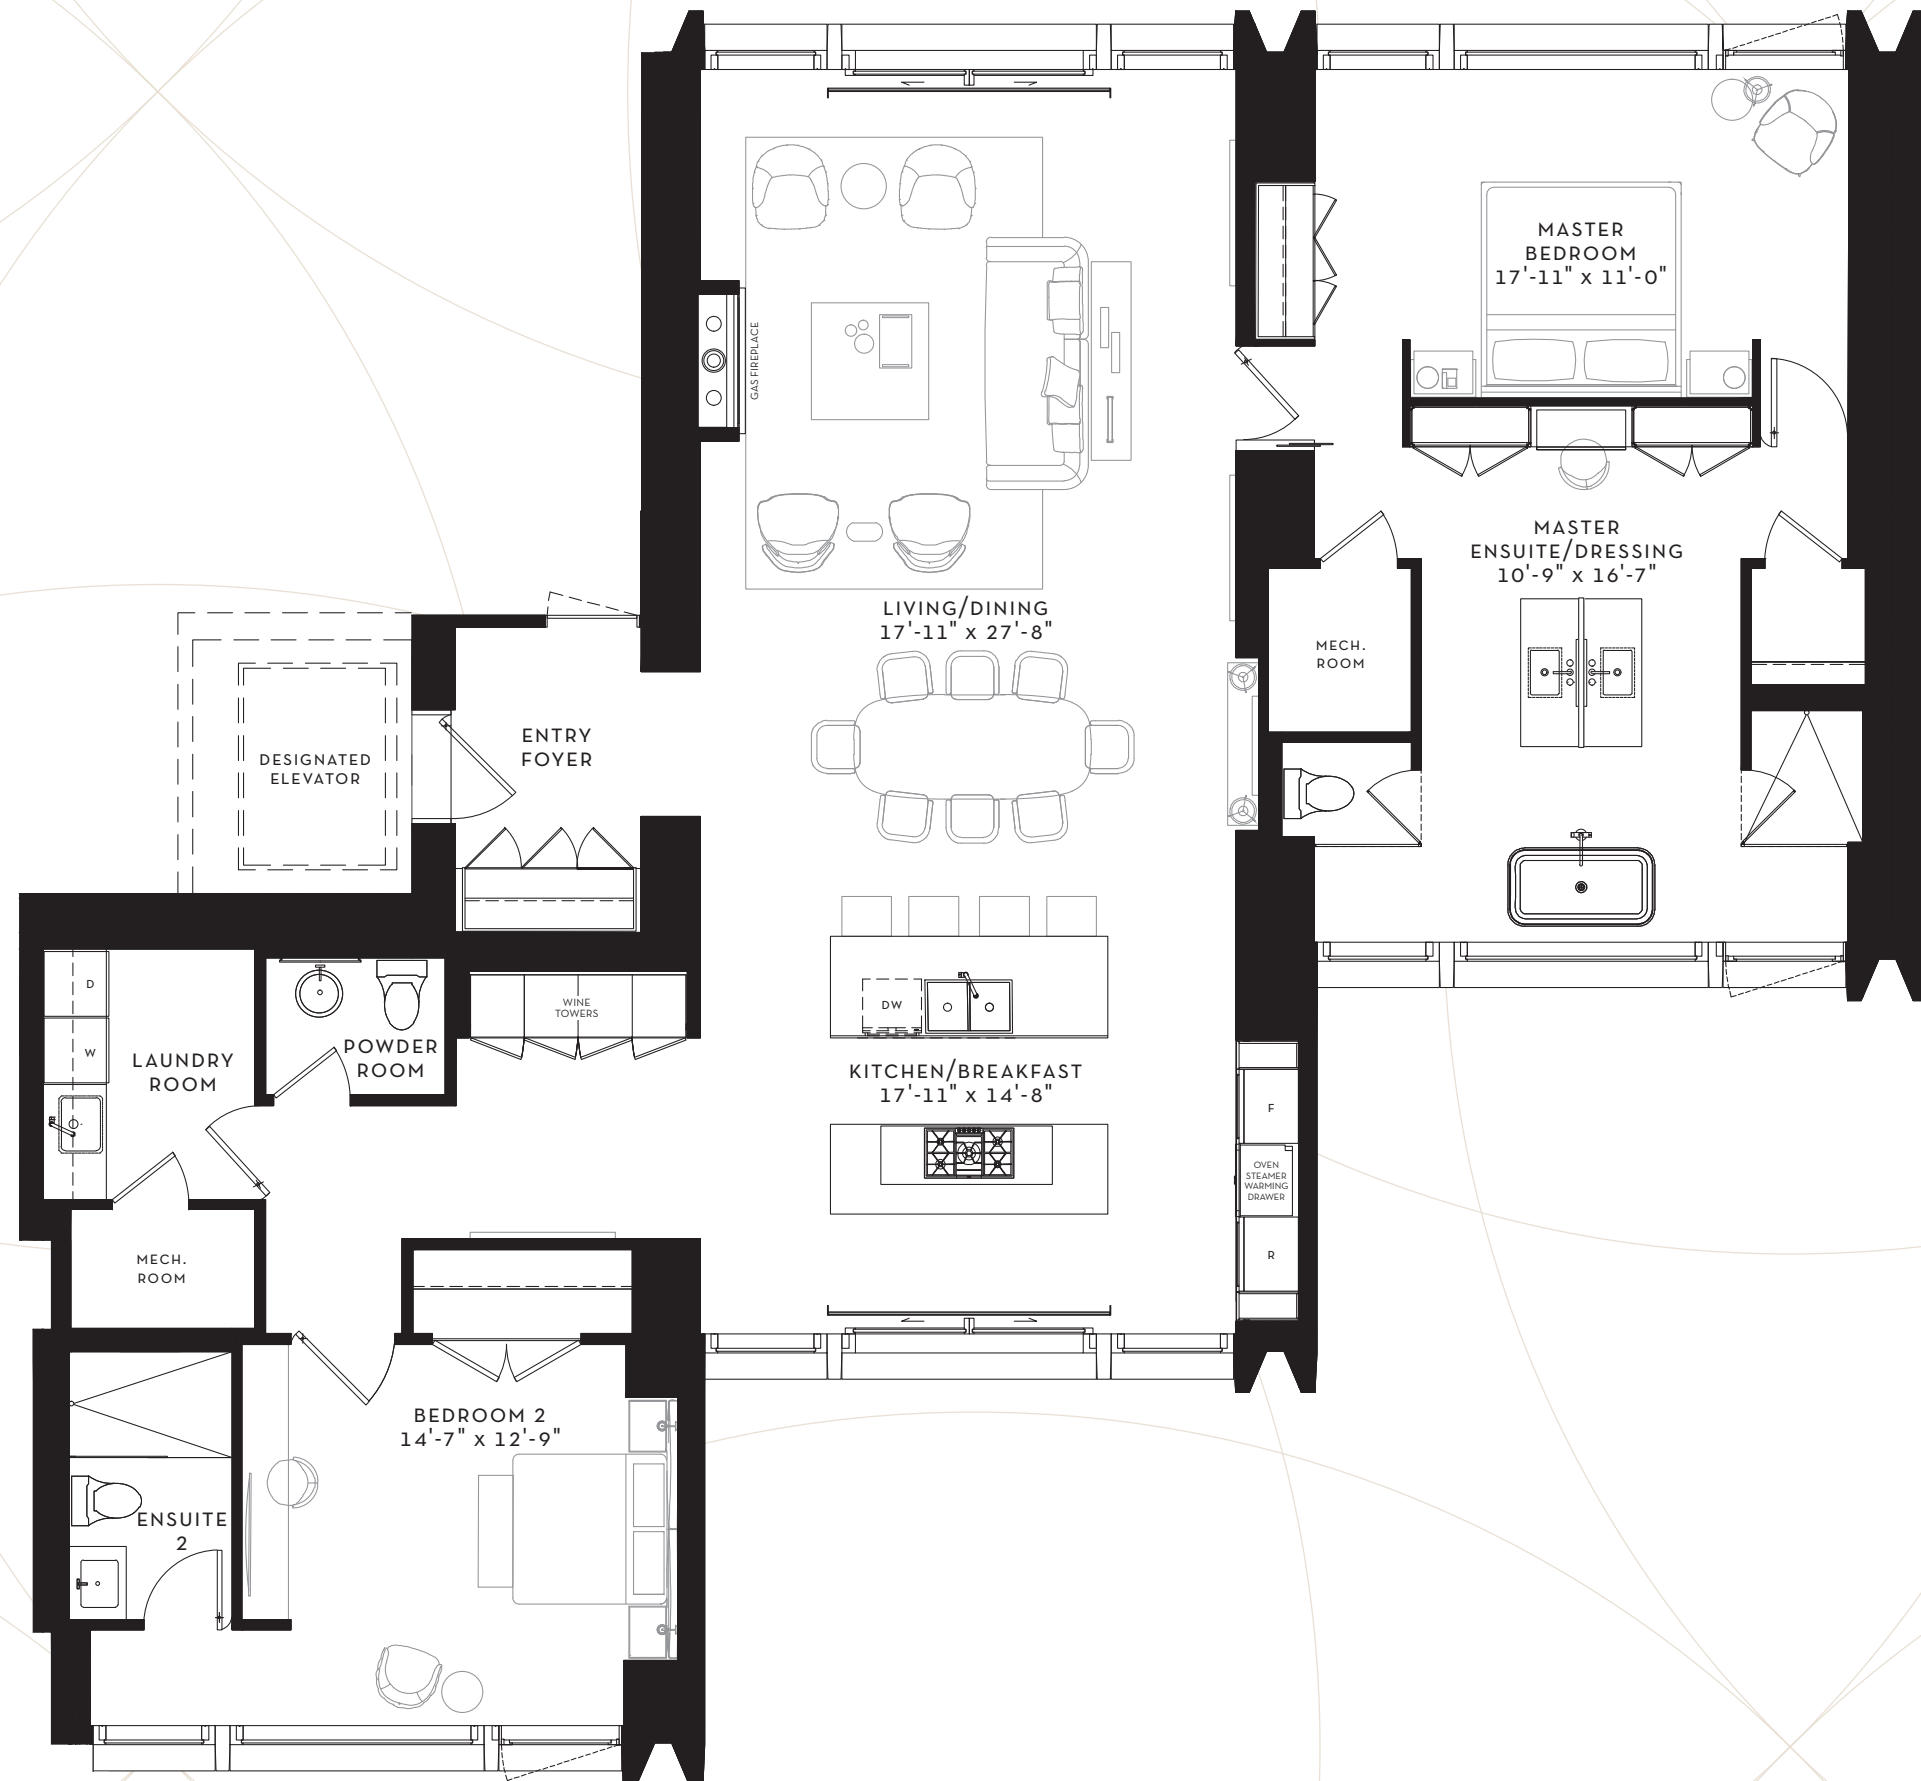

SCOLLARD

YORKVILLE

SUITE 6-8BN

1 BEDROOM  
1690 SQ. FT.

FLOOR 6-8  
1690 SQ. FT.

SCOLLARD

YORKVILLE

SUITE 6-8CS

2 BEDROOM  
2294 SQ. FT.

FLOOR 6-8  
2294 SQ. FT.

SCOLLARD

YORKVILLE

SUITE  
38S

2 BEDROOM  
2386 SQ. FT.

FLOOR 38  
2386 SQ. FT.

SCOLLARD

YORKVILLE

SUITE

26-27N

2 BEDROOM  
2429 SQ. FT.

26-27N

FLOOR 26-27  
2429 SQ. FT.

SCOLLARD

YORKVILLE