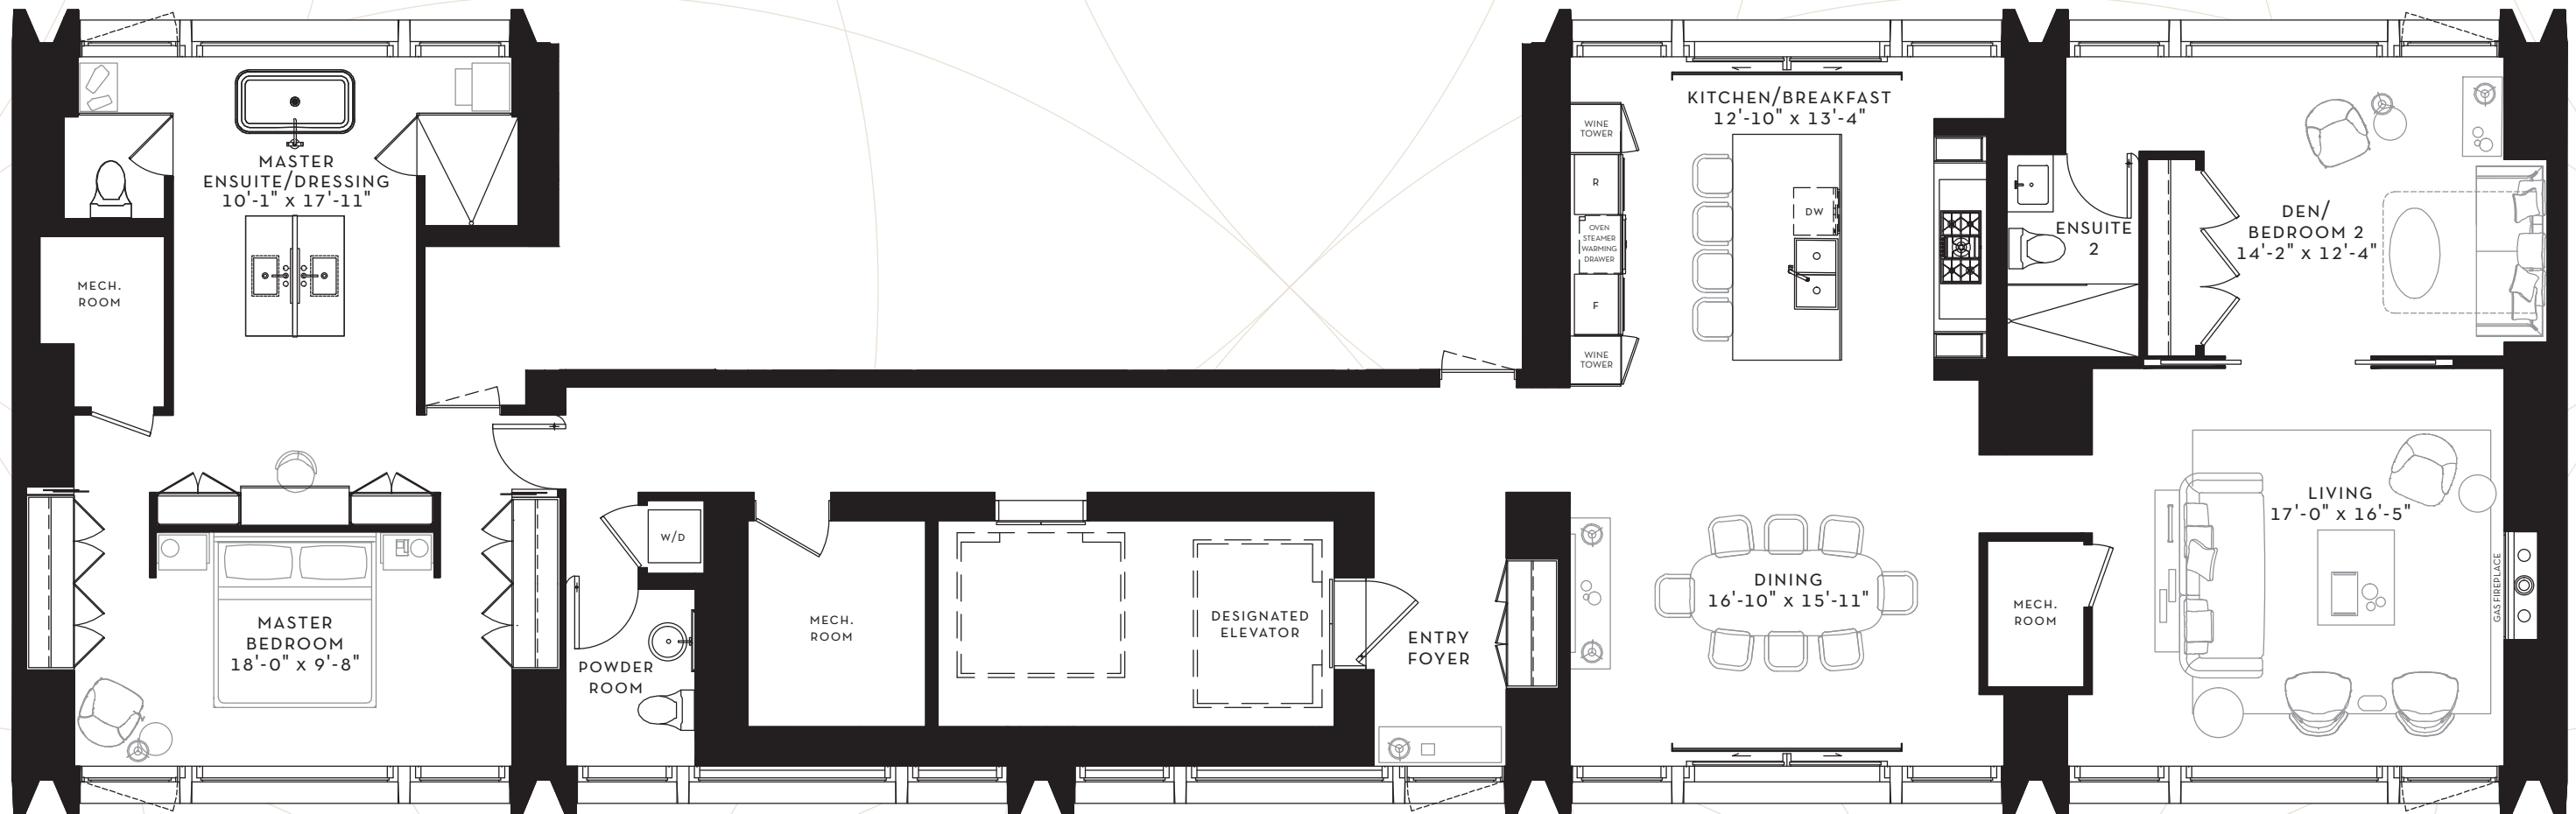

2 BEDROOM  
2294 SQ. FT.

FLOOR 6-8  
2294 SQ. FT.

SCOLLARD

YORKVILLE

SUITE  
38S

2 BEDROOM  
2386 SQ. FT.

FLOOR 38  
2386 SQ. FT.

SCOLLARD

YORKVILLE

SUITE

26-27N

2 BEDROOM  
2429 SQ. FT.

26-27N

FLOOR 26-27  
2429 SQ. FT.

SCOLLARD

YORKVILLE