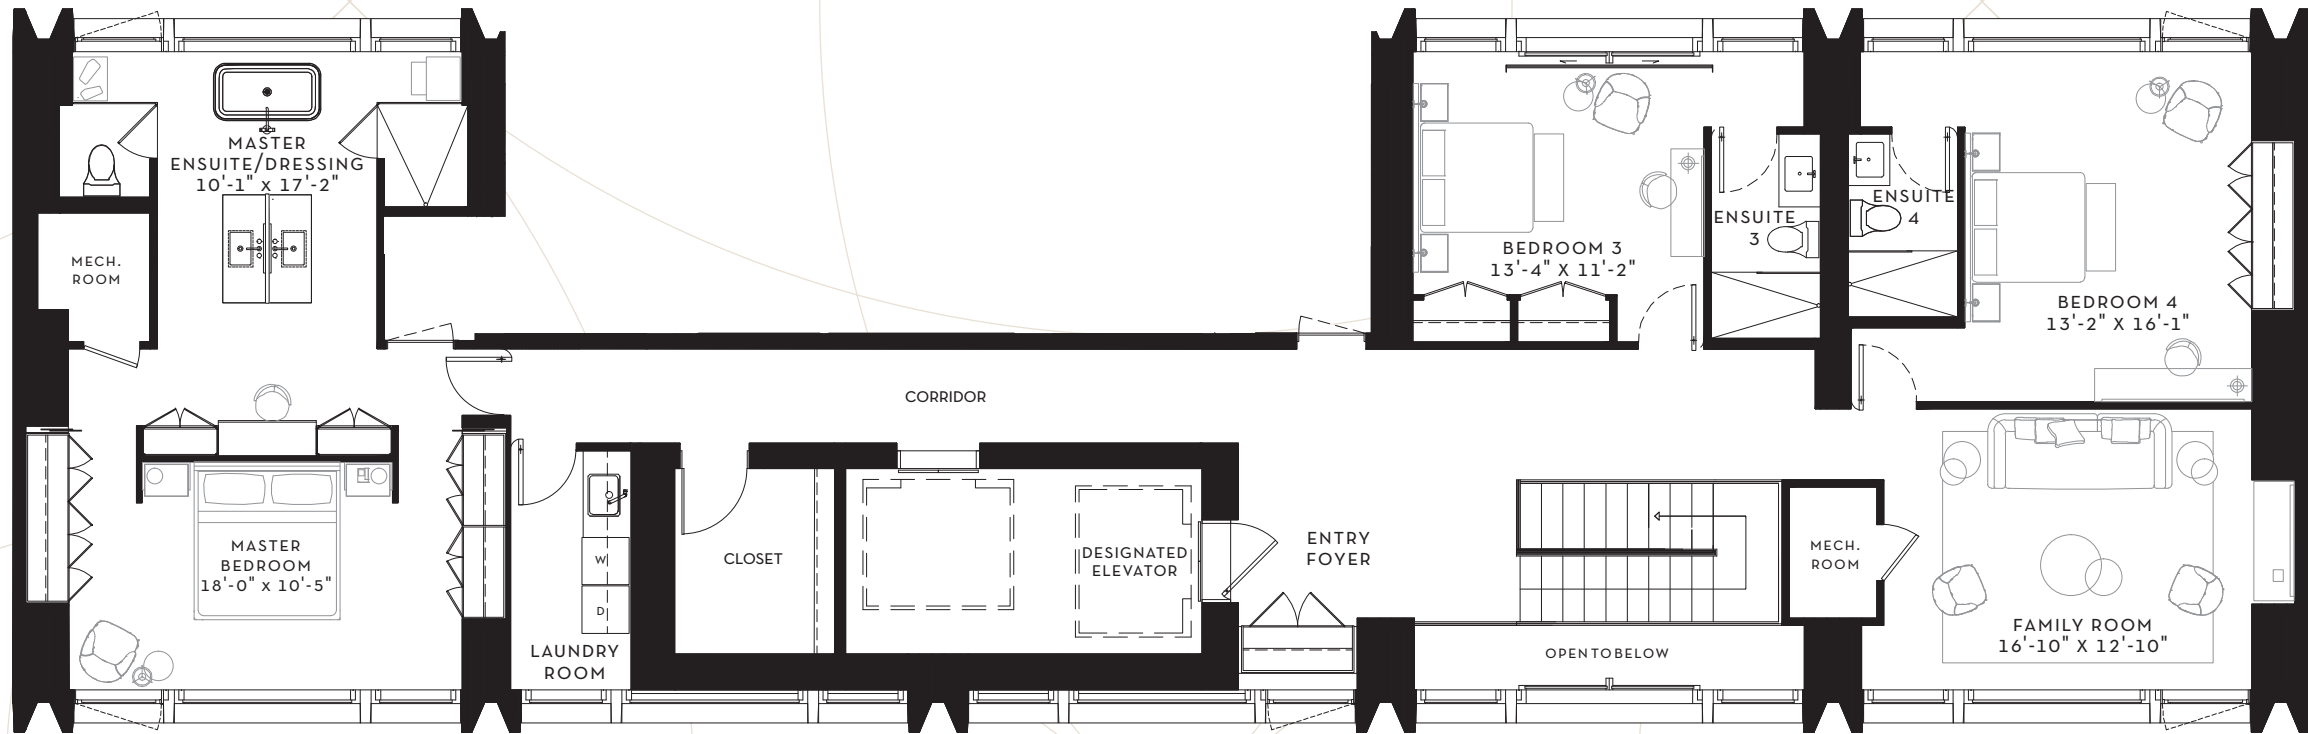

UPPER  
2381 SQ. FT.

LOWER  
2500 SQ. FT.

FLOOR 39-40  
4881 SQ. FT.

SCOLLARD

YORKVILLE

SUITE 39S  
OPTION 2

4 BEDROOM  
4881 SQ. FT.

FLOOR 39-40  
4881 SQ. FT.

SCOLLARD

YORKVILLE

SUITE 28N

3 BEDROOM  
5190 SQ. FT.

FLOOR 28  
5190 SQ. FT.

SCOLLARD

YORKVILLE

SUITE 10N

3 BEDROOM  
5943 SQ. FT.

FLOOR 10  
5943 SQ. FT.