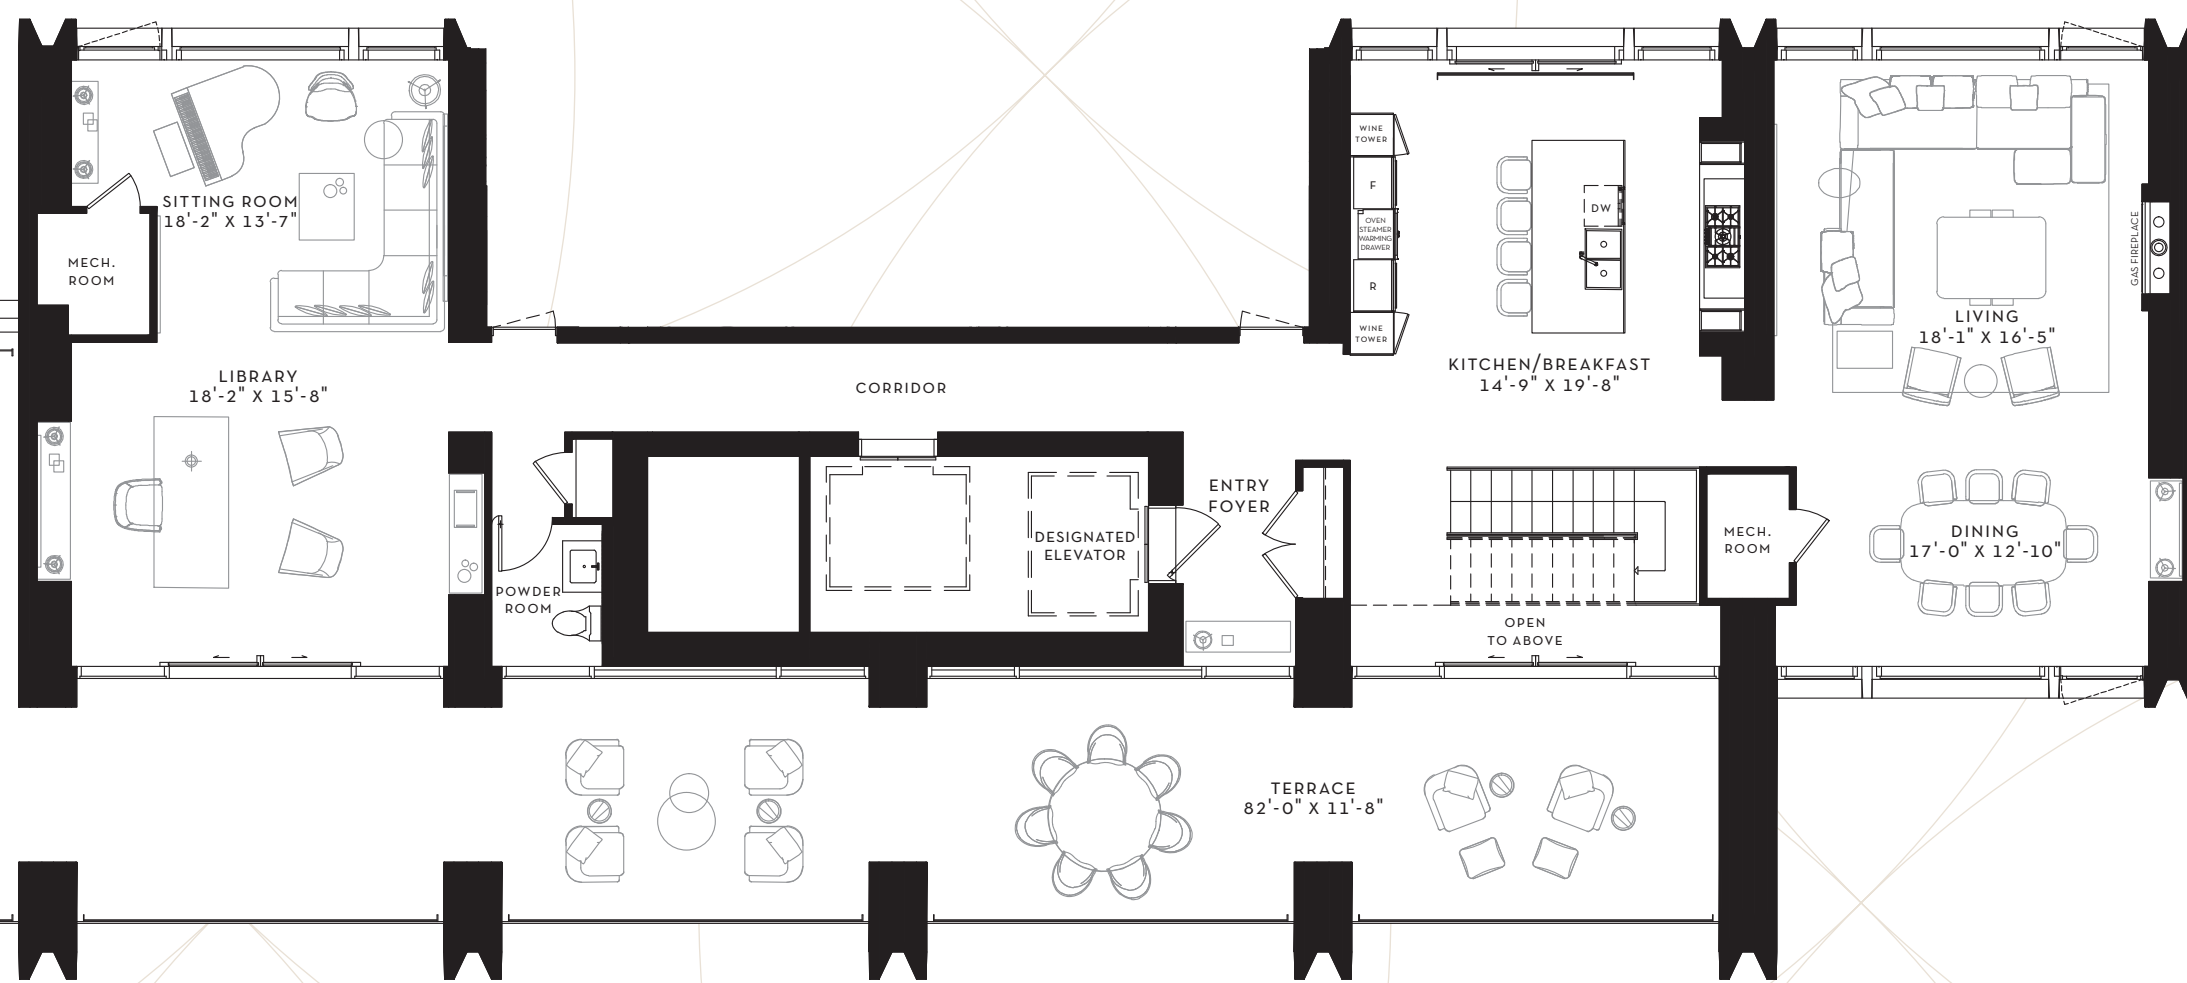

SCOLLARD

YORKVILLE

SUITE
36-37S

3 BEDROOM
4826 SQ. FT.

FLOOR 36-37
4826 SQ. FT.