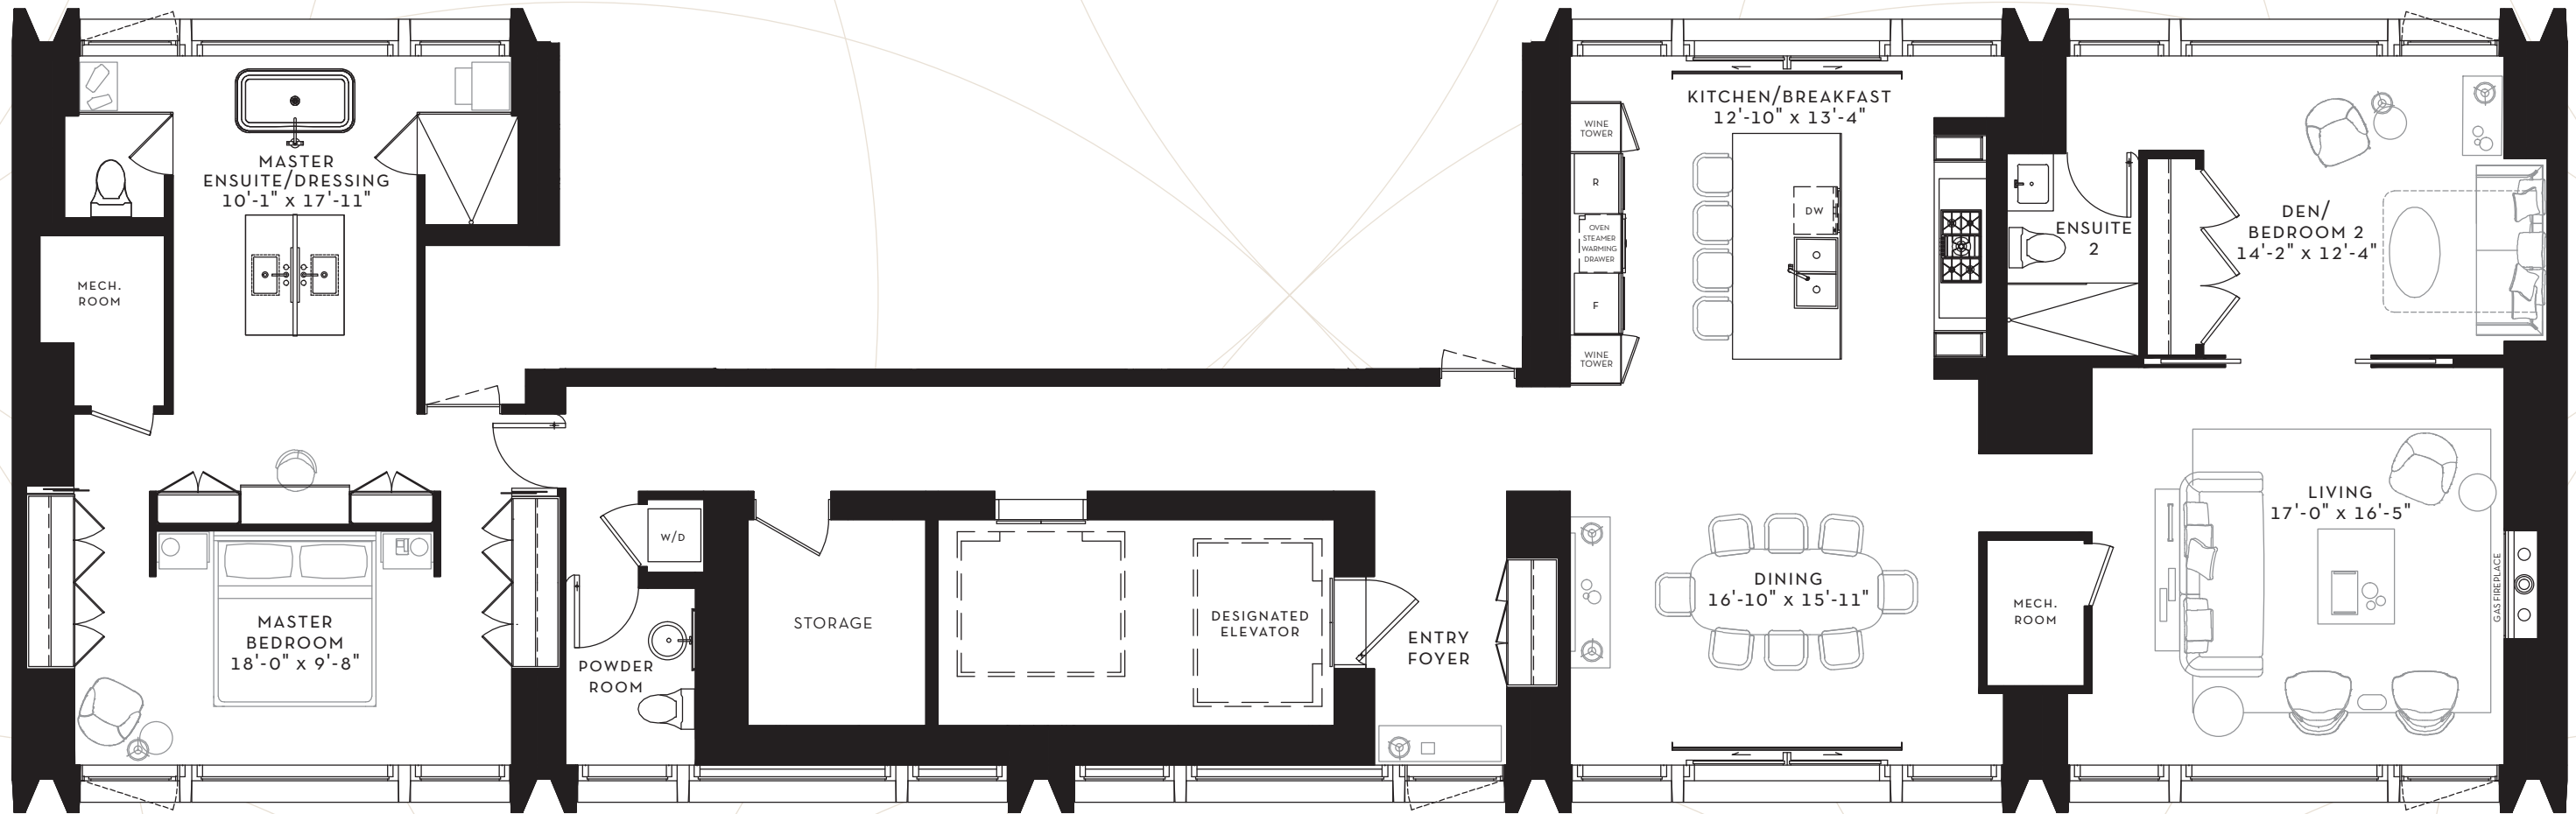

SCOLLARD

YORKVILLE

SUITE
41S

2 BEDROOM
2471 SQ. FT.

FLOOR 41
2471 SQ. FT.