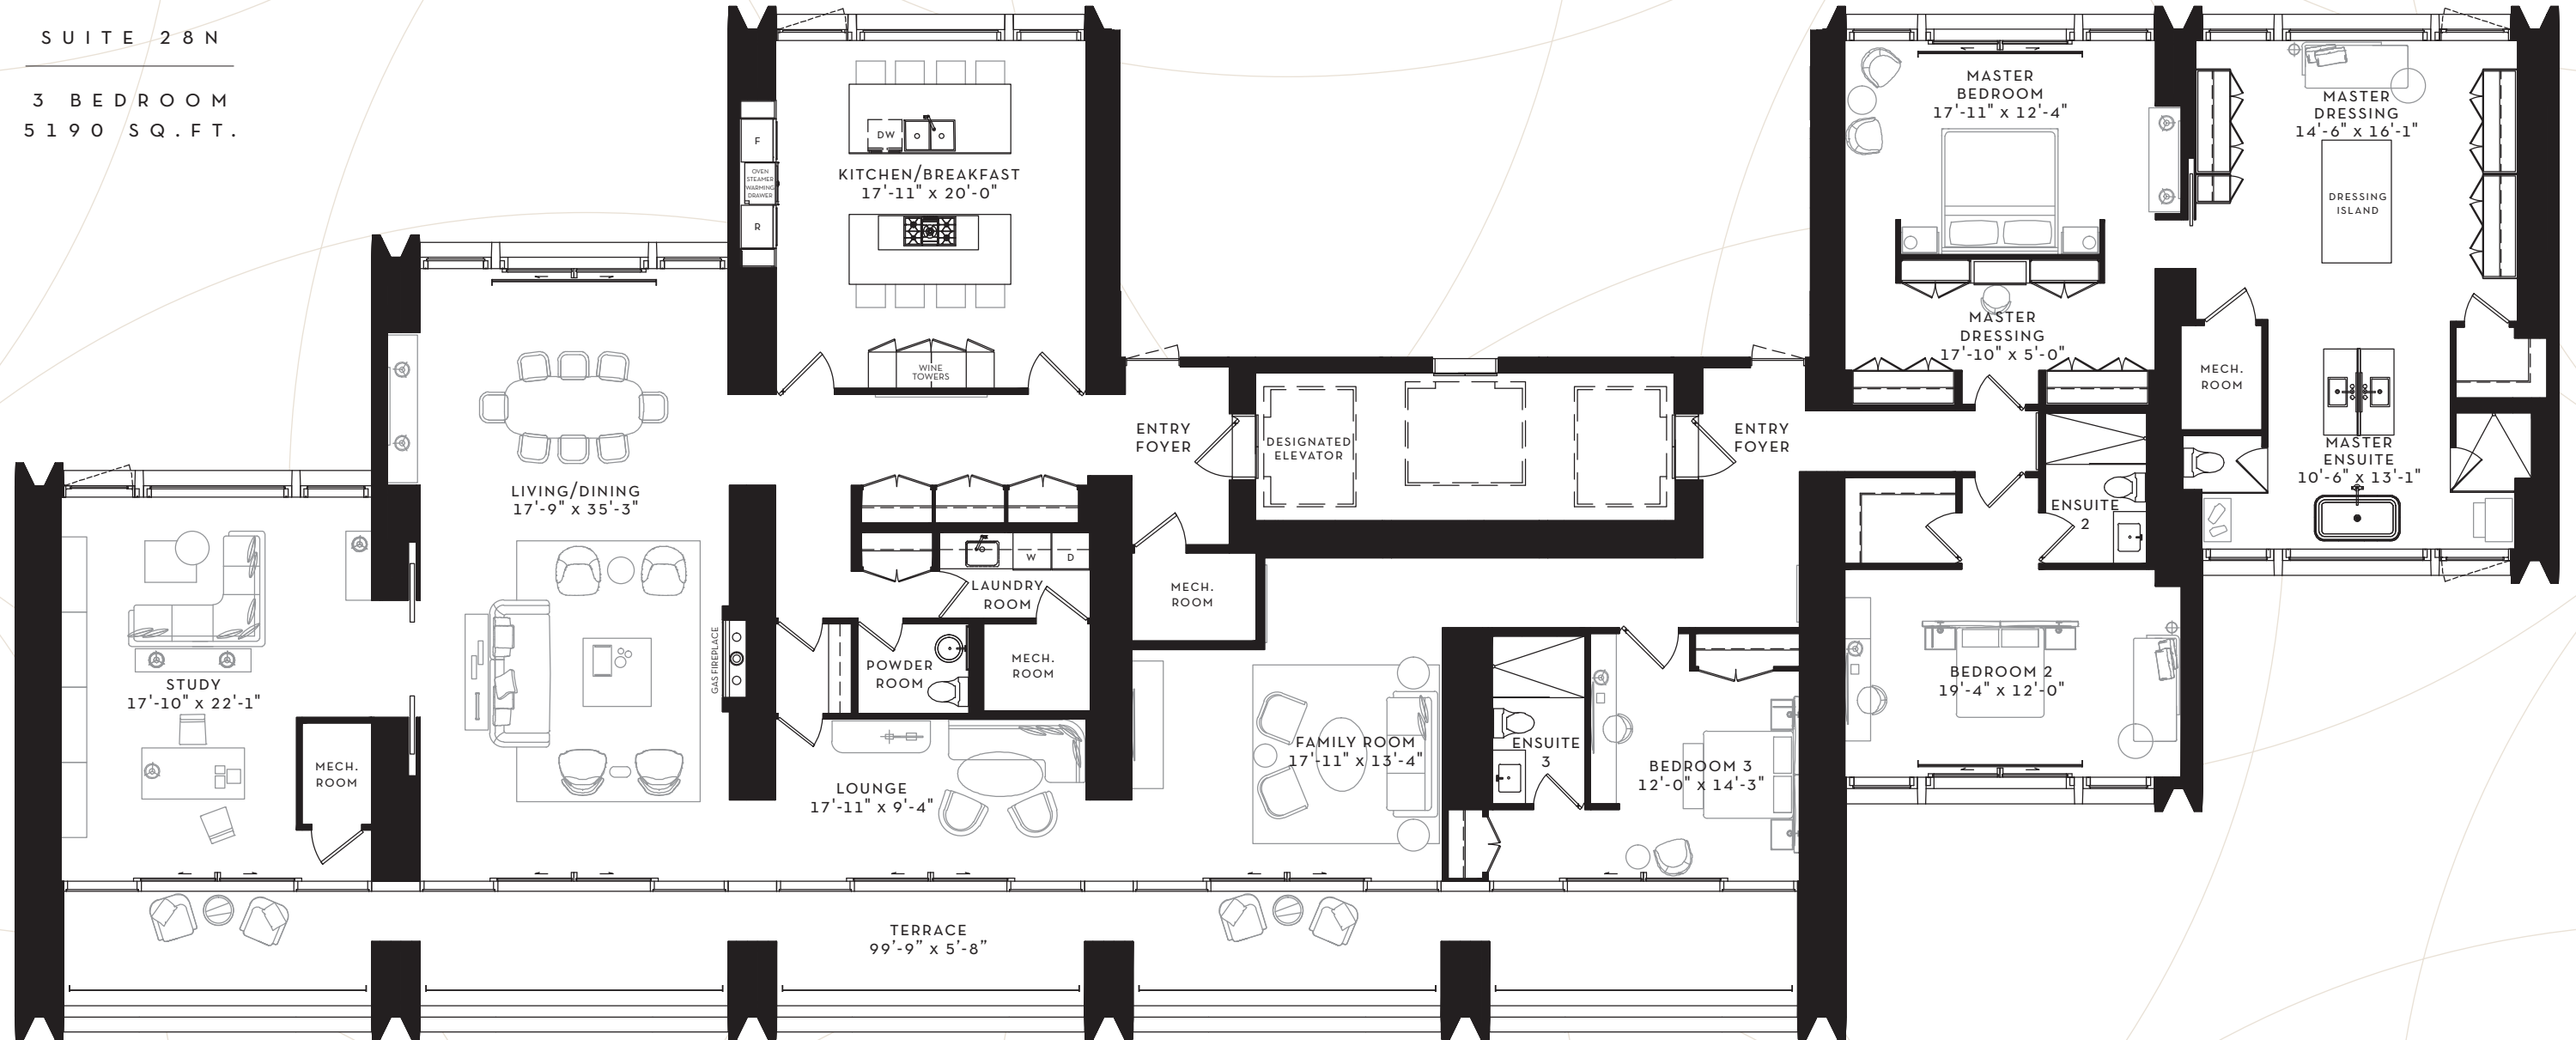

UPPER  
2381 SQ. FT.

LOWER  
2500 SQ. FT.

FLOOR 39-40  
4881 SQ. FT.

SCOLLARD

YORKVILLE

SUITE 39S  
OPTION 2

4 BEDROOM  
4881 SQ. FT.

FLOOR 39-40  
4881 SQ. FT.

SCOLLARD

YORKVILLE

SUITE 28N

3 BEDROOM  
5190 SQ. FT.

FLOOR 28  
5190 SQ. FT.

SCOLLARD

YORKVILLE

SUITE 10N

3 BEDROOM  
5943 SQ. FT.

FLOOR 10  
5943 SQ. FT.