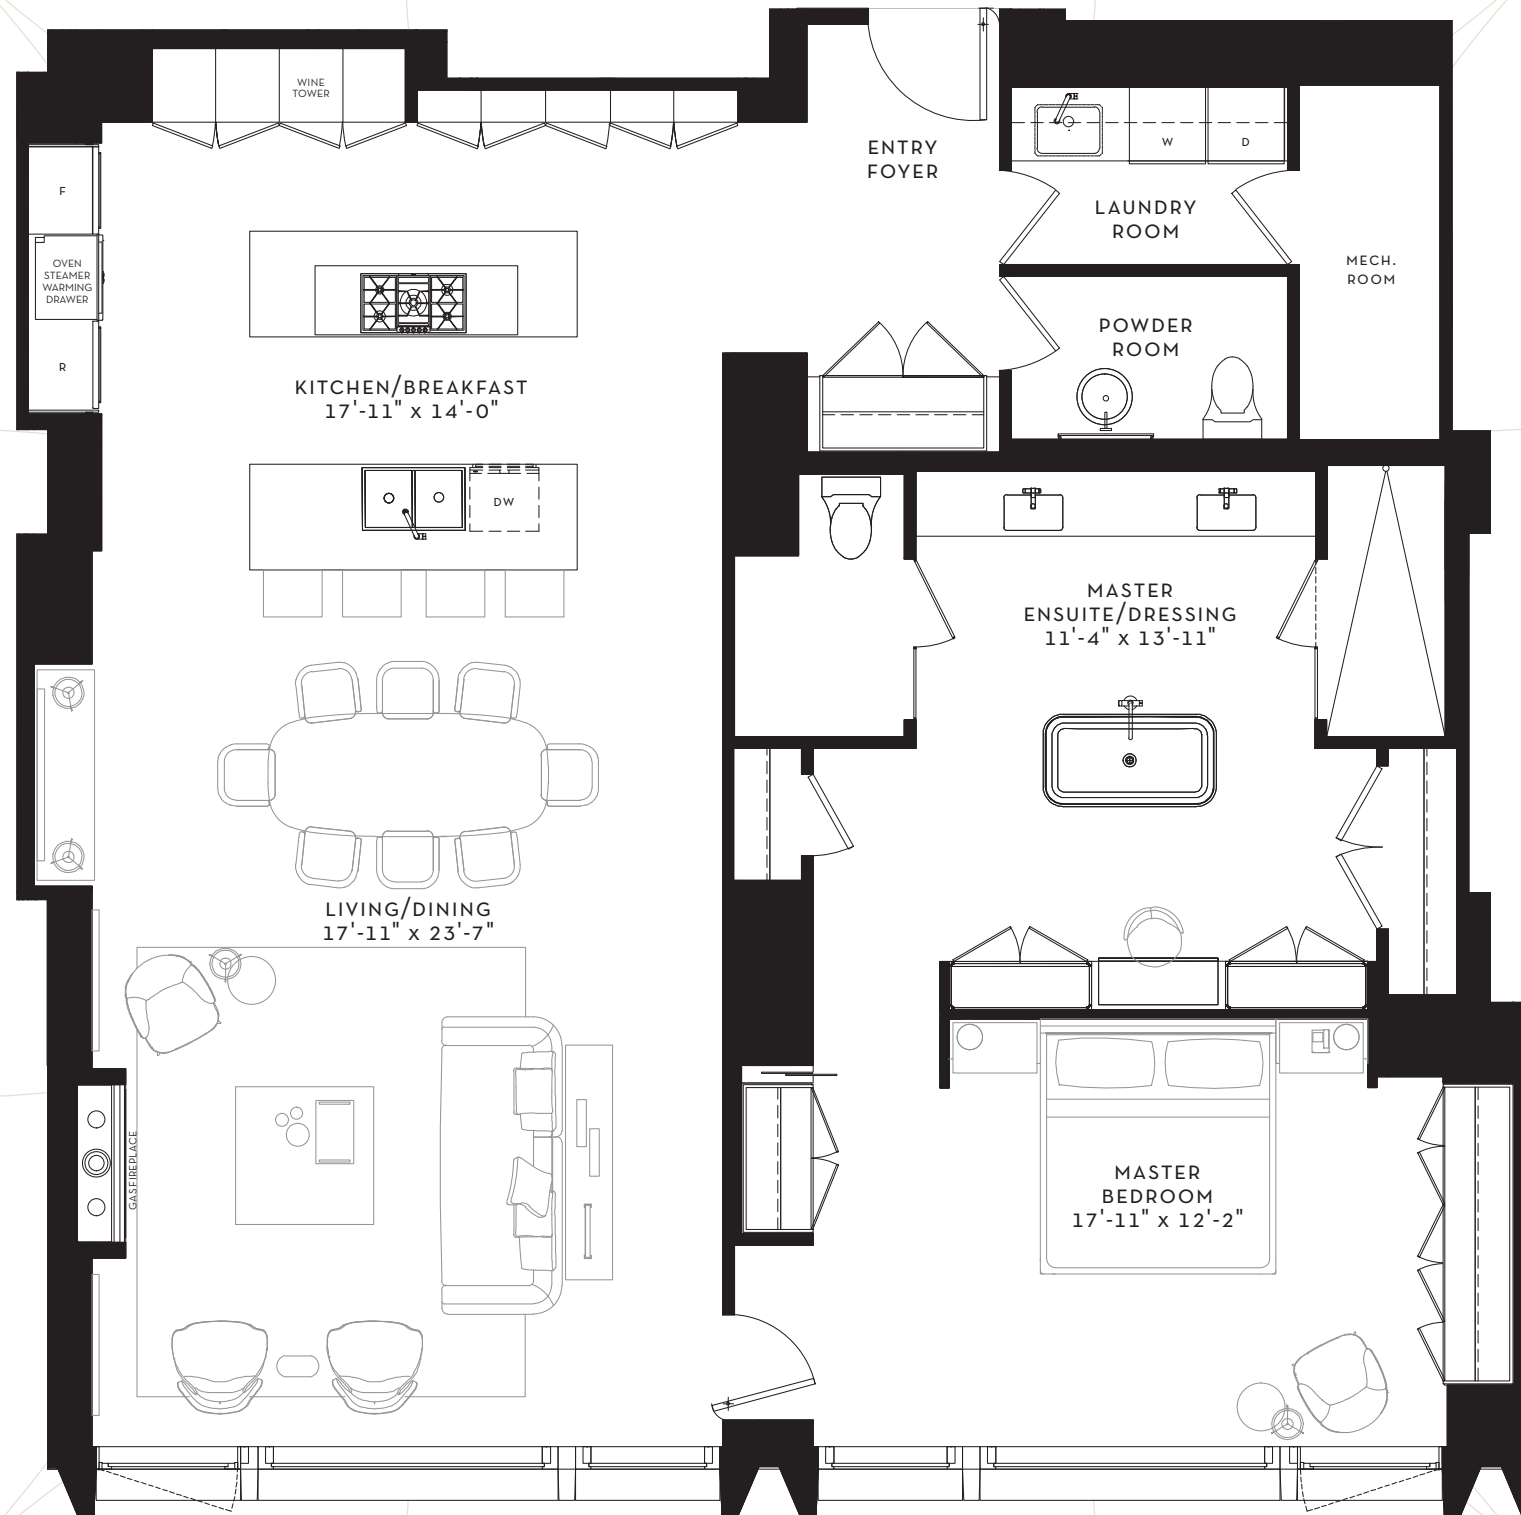

SCOLLARD

YORKVILLE

SUITE 6-8BN

1 BEDROOM  
1690 SQ. FT.

FLOOR 6-8  
1690 SQ. FT.

SCOLLARD

YORKVILLE

SUITE 6-8CS

2 BEDROOM  
2294 SQ. FT.

FLOOR 6-8  
2294 SQ. FT.

SCOLLARD

YORKVILLE

SUITE  
38S

2 BEDROOM  
2386 SQ. FT.

FLOOR 38  
2386 SQ. FT.

SCOLLARD

YORKVILLE

SUITE

26-27N

2 BEDROOM  
2429 SQ. FT.

26-27N

FLOOR 26-27  
2429 SQ. FT.

SCOLLARD

YORKVILLE