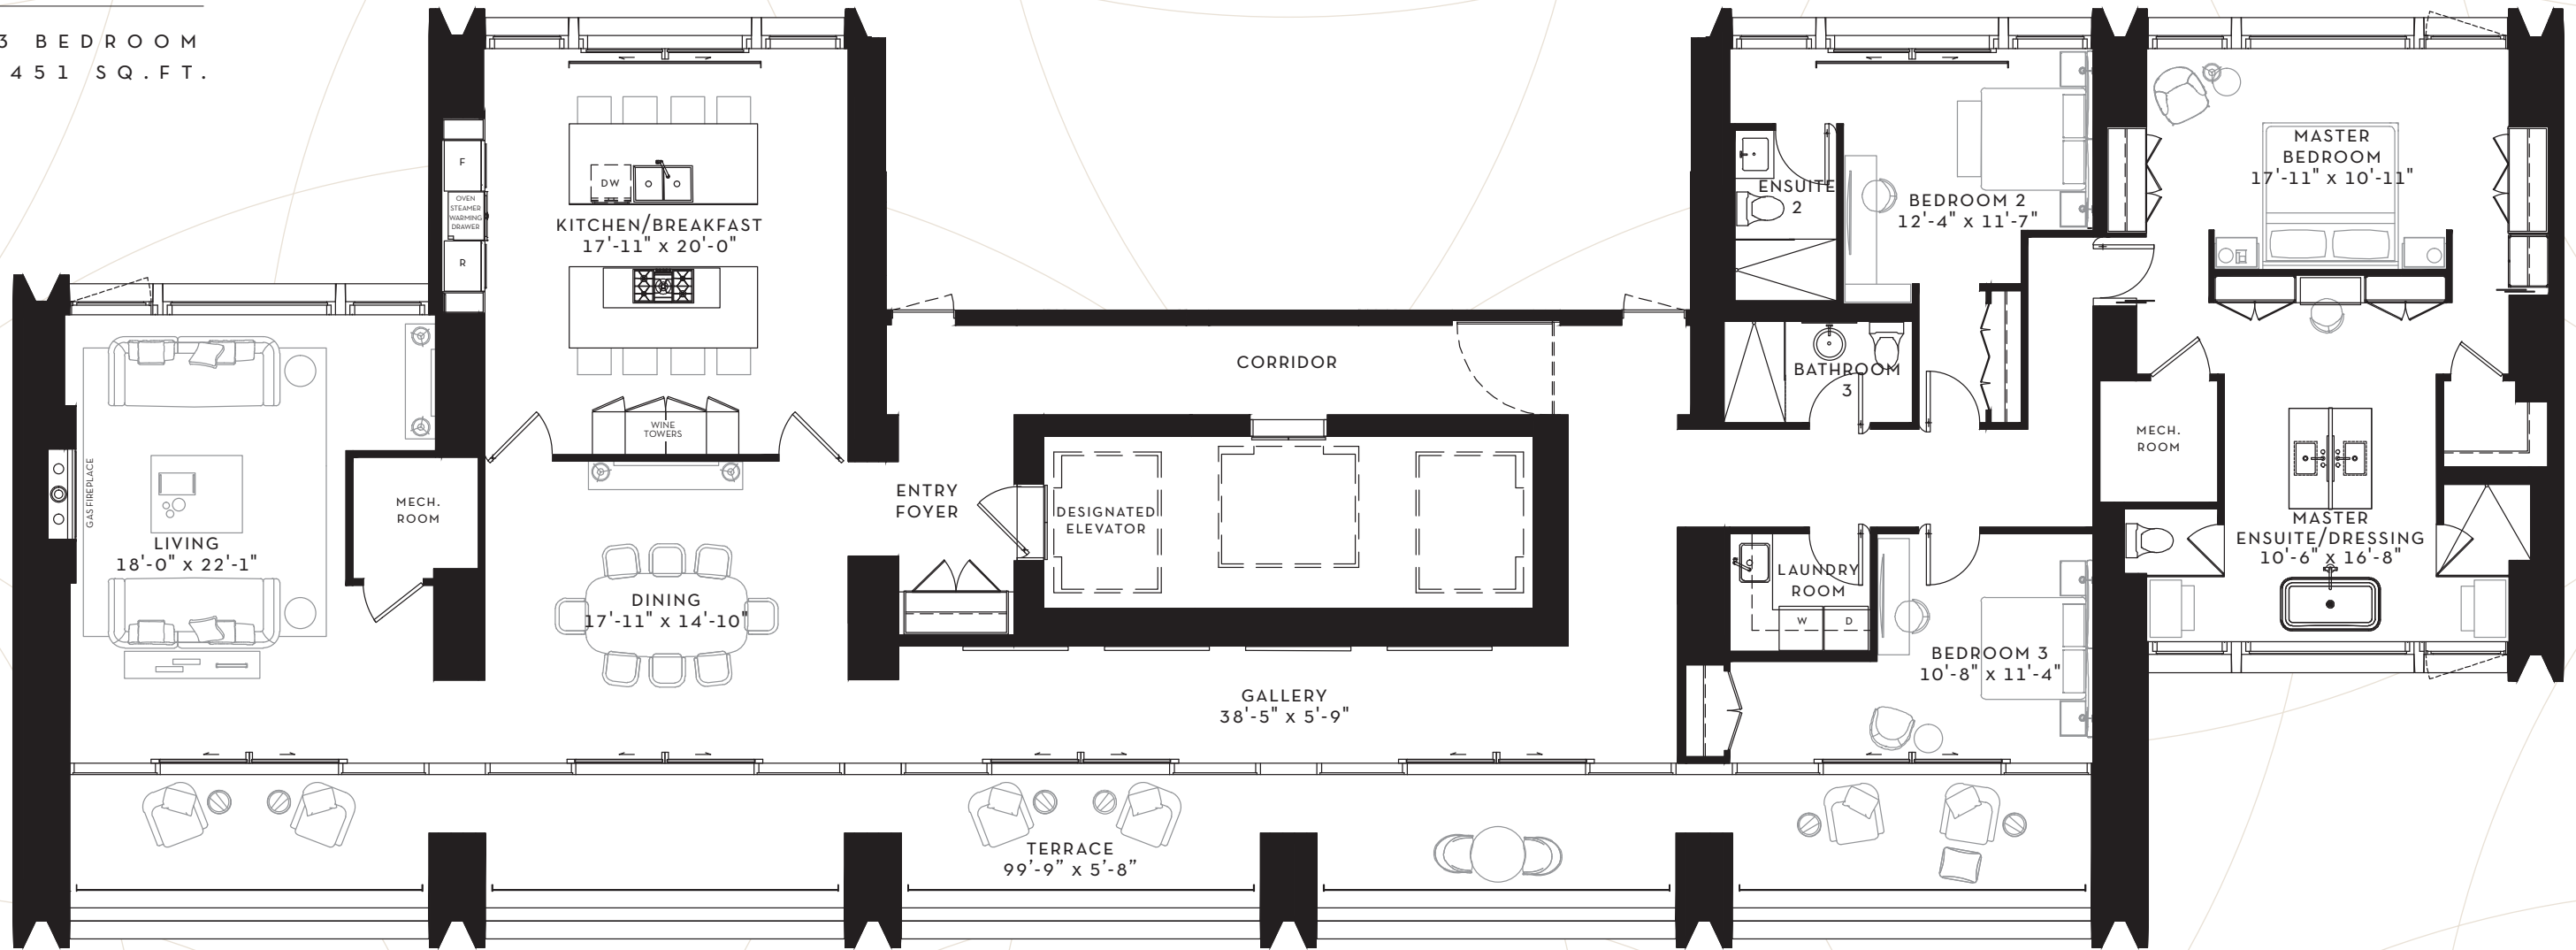

SCOLLARD

YORKVILLE

SUITE 9N

3 BEDROOM + DEN  
3292 SQ. FT.

FLOOR 9  
3292 SQ. FT.

SCOLLARD

YORKVILLE

SUITE 35N

3 BEDROOM  
3451 SQ. FT.

FLOOR 35  
3451 SQ. FT.

SCOLLARD

YORKVILLE

SUITE 30-34N

3 BEDROOM  
4209 SQ. FT.

FLOOR 30-34  
4209 SQ. FT.

SCOLLARD