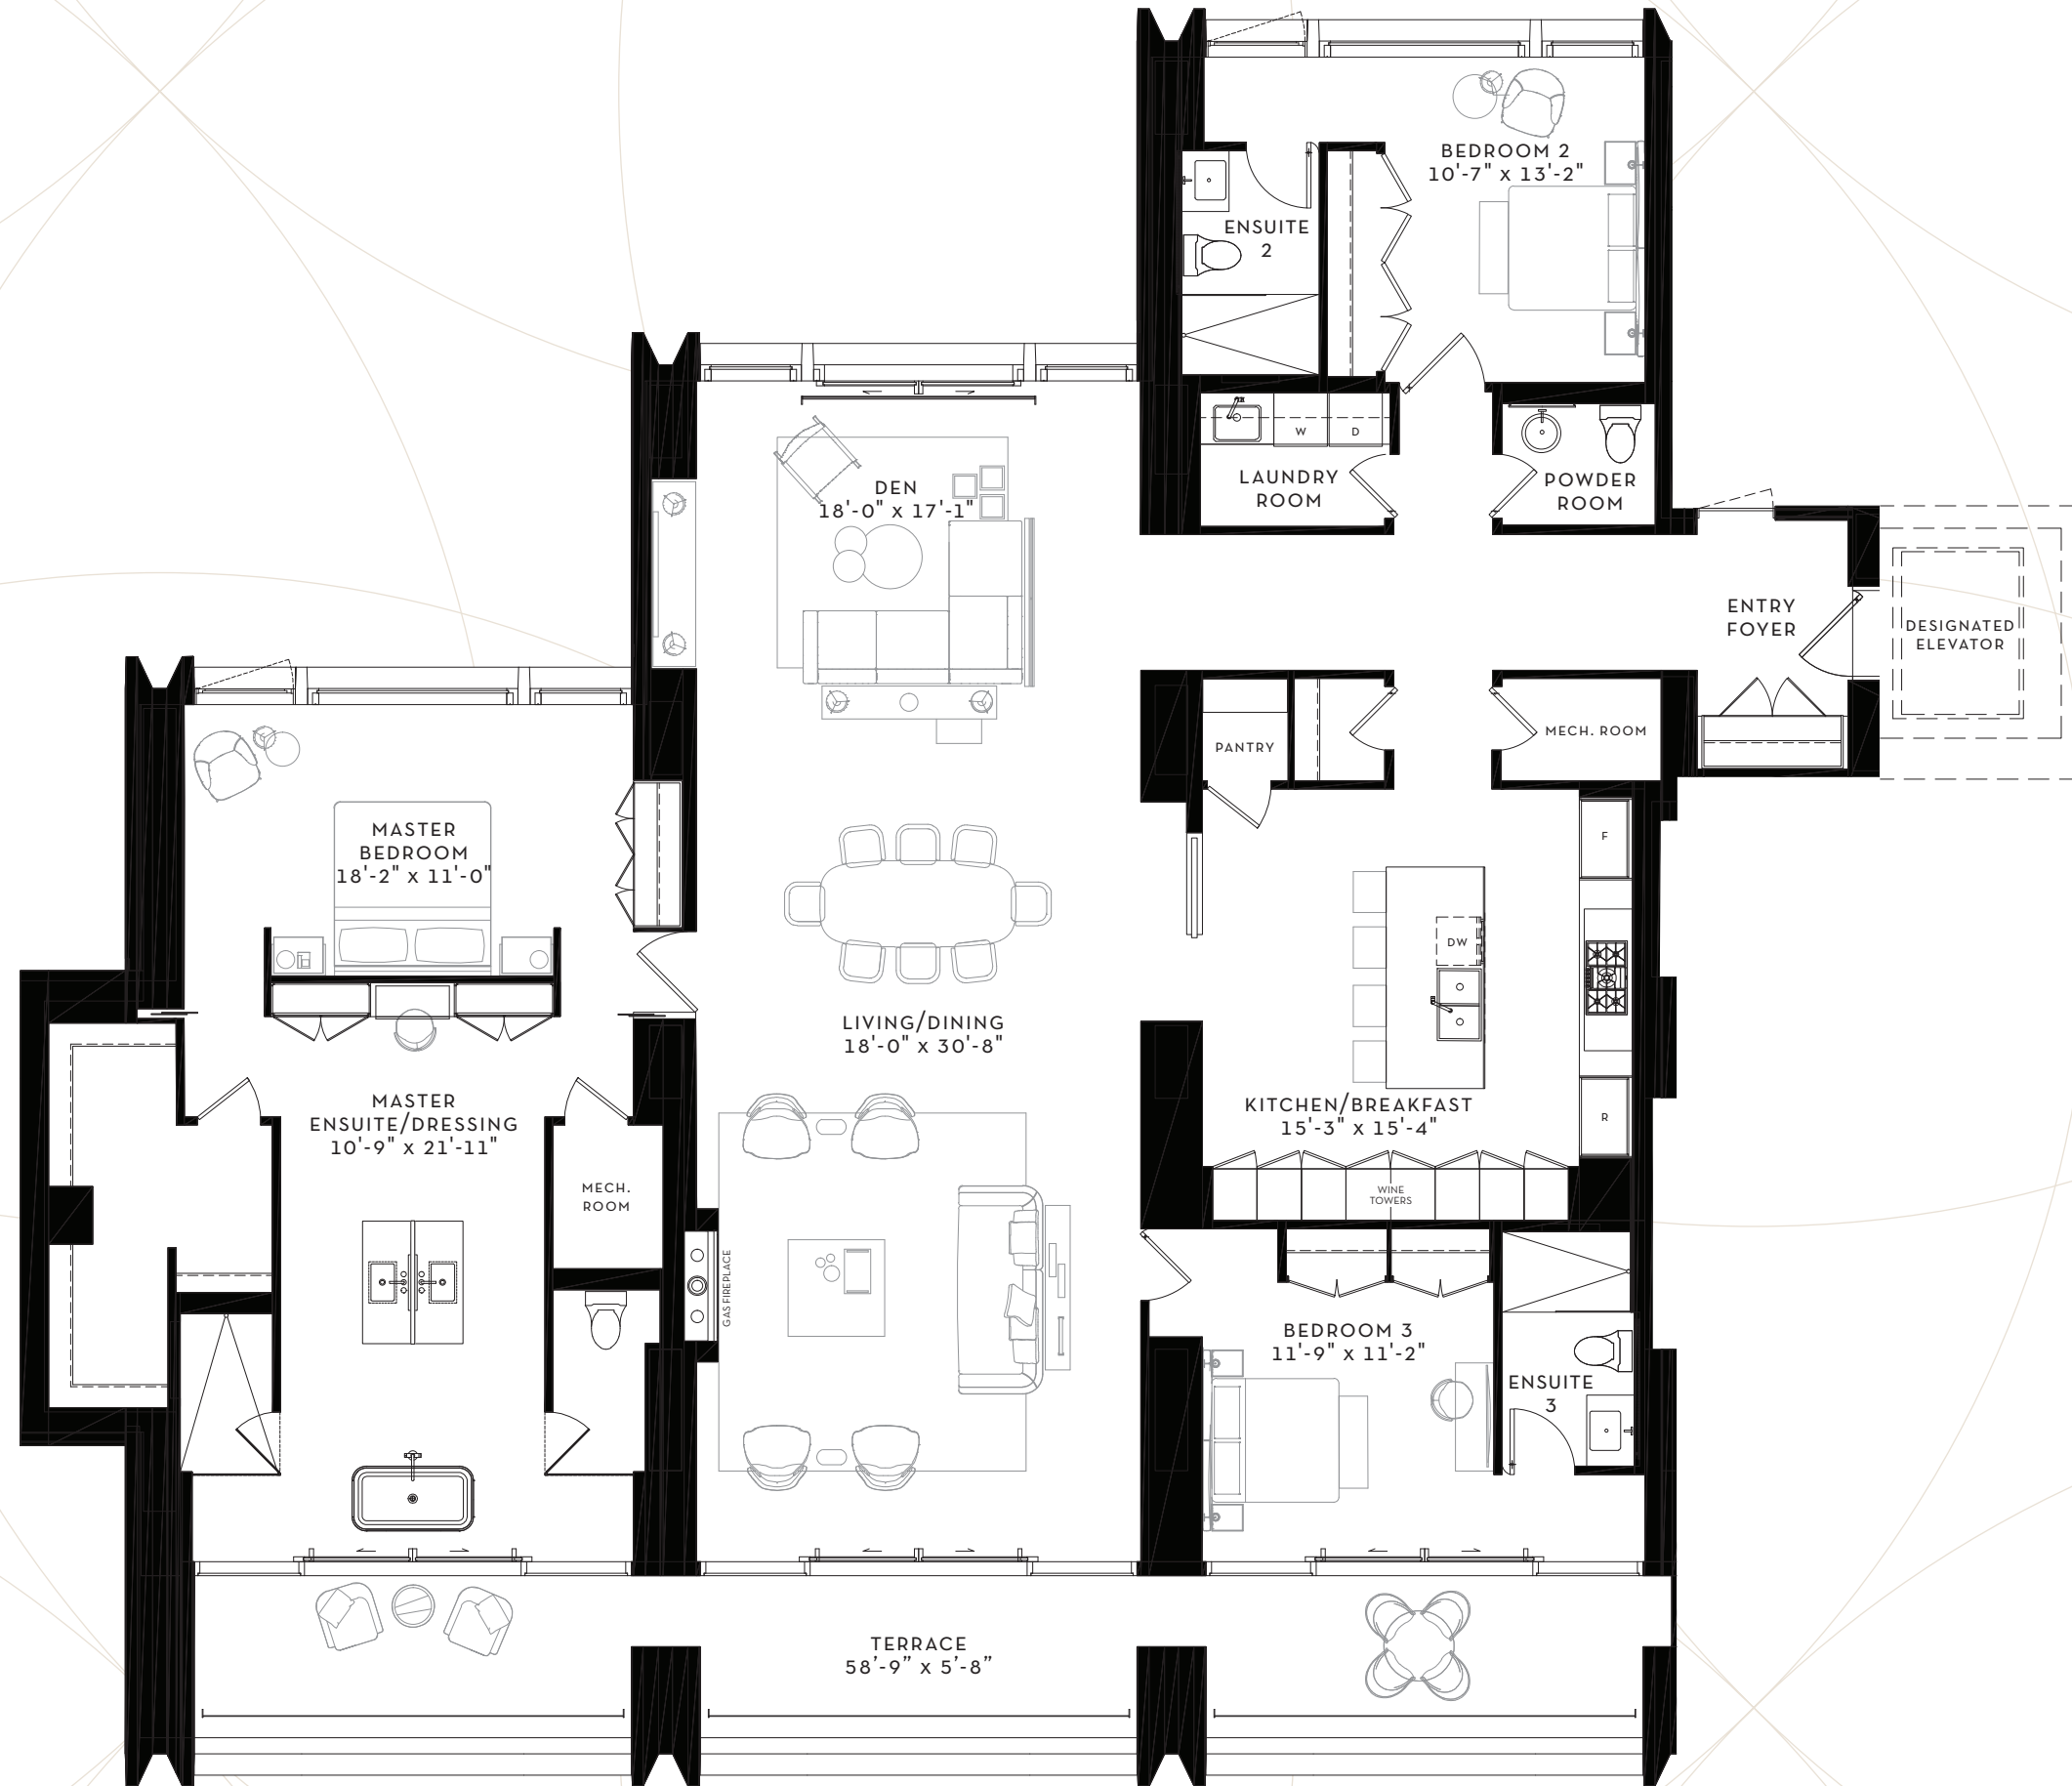

SCOLLARD

YORKVILLE

SUITE 11-25N

2 BEDROOM + DEN  
2854 SQ. FT.

FLOOR 11-25  
2854 SQ. FT.

SCOLLARD

YORKVILLE

SUITE 11-27S

2 BEDROOM + DEN  
2861 SQ. FT.

FLOOR 11-25  
2861 SQ. FT.

FLOOR 26-27  
2861 SQ. FT.

SCOLLARD

YORKVILLE

SUITE 9S

3 BEDROOM  
2965 SQ. FT.

FLOOR 9  
2965 SQ. FT.

SCOLLARD

YORKVILLE

SUITE 9N

3 BEDROOM + DEN  
3292 SQ. FT.

FLOOR 9  
3292 SQ. FT.

SCOLLARD

YORKVILLE

SUITE 35N