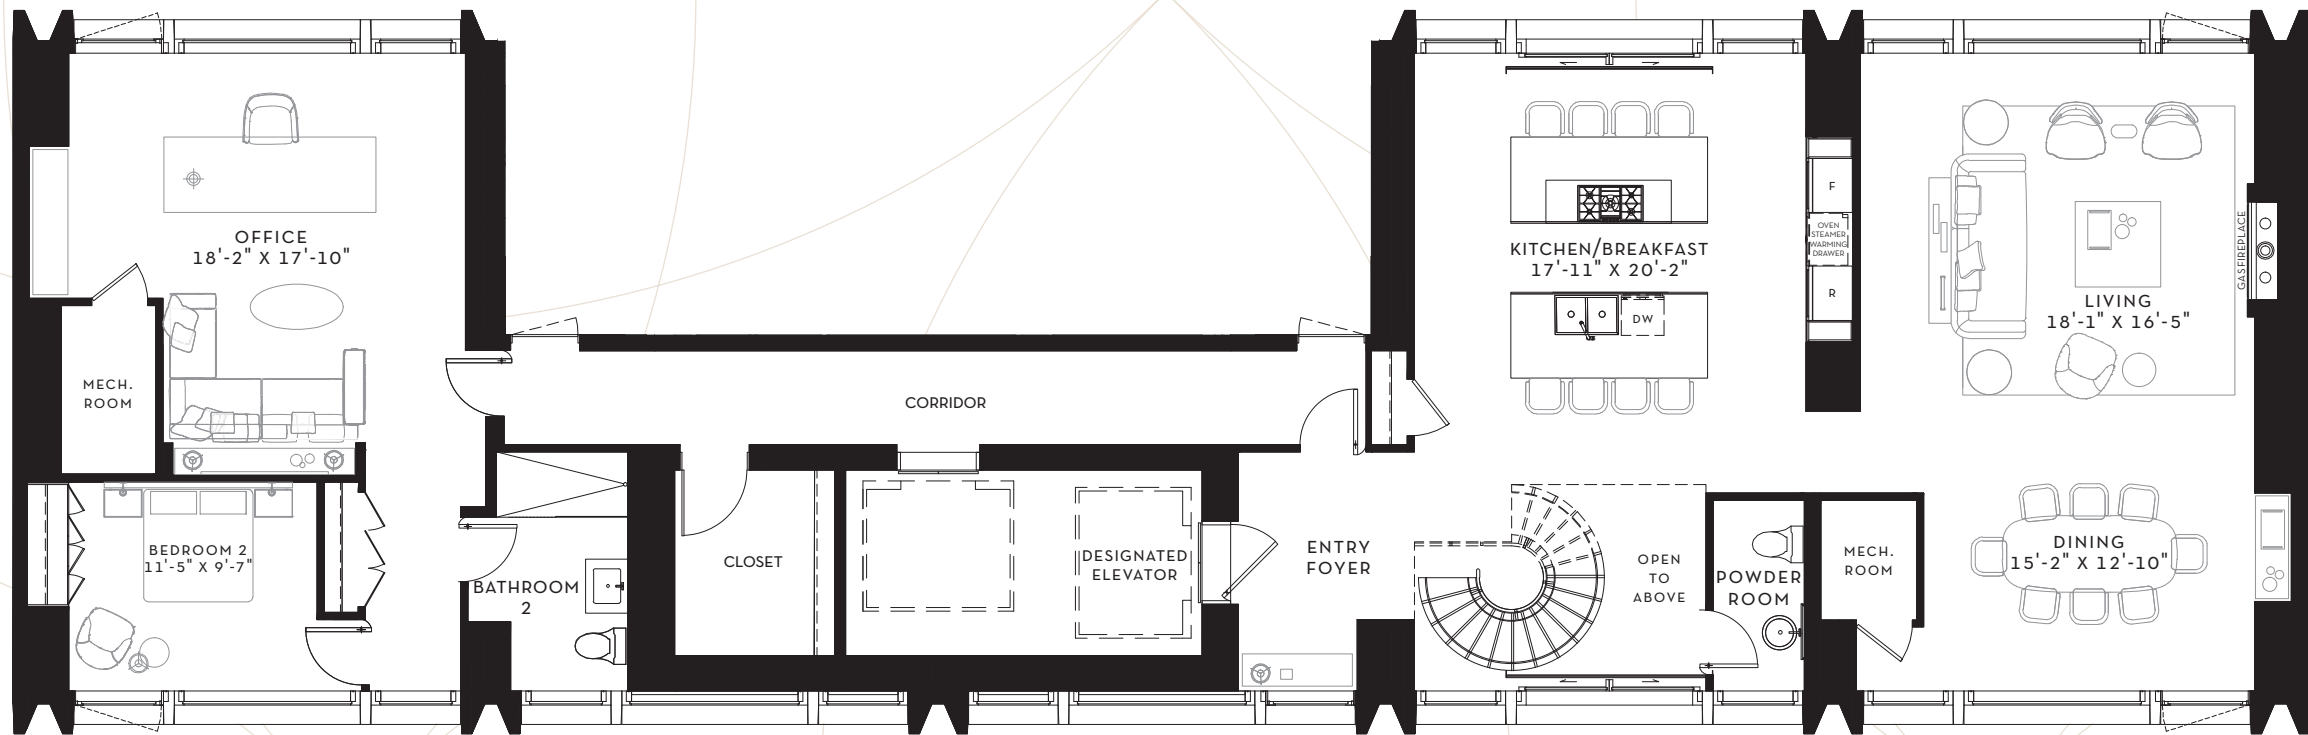

YORKVILLE

SUITE  
36-37S

3 BEDROOM  
4826 SQ. FT.

FLOOR 36-37  
4826 SQ. FT.

SCOLLARD

YORKVILLE

SUITE 39S  
OPTION 1

4 BEDROOM  
4881 SQ. FT.

UPPER  
2381 SQ. FT.

LOWER  
2500 SQ. FT.

FLOOR 39-40  
4881 SQ. FT.

SCOLLARD

YORKVILLE

SUITE 39S  
OPTION 2

4 BEDROOM  
4881 SQ. FT.

FLOOR 39-40  
4881 SQ. FT.