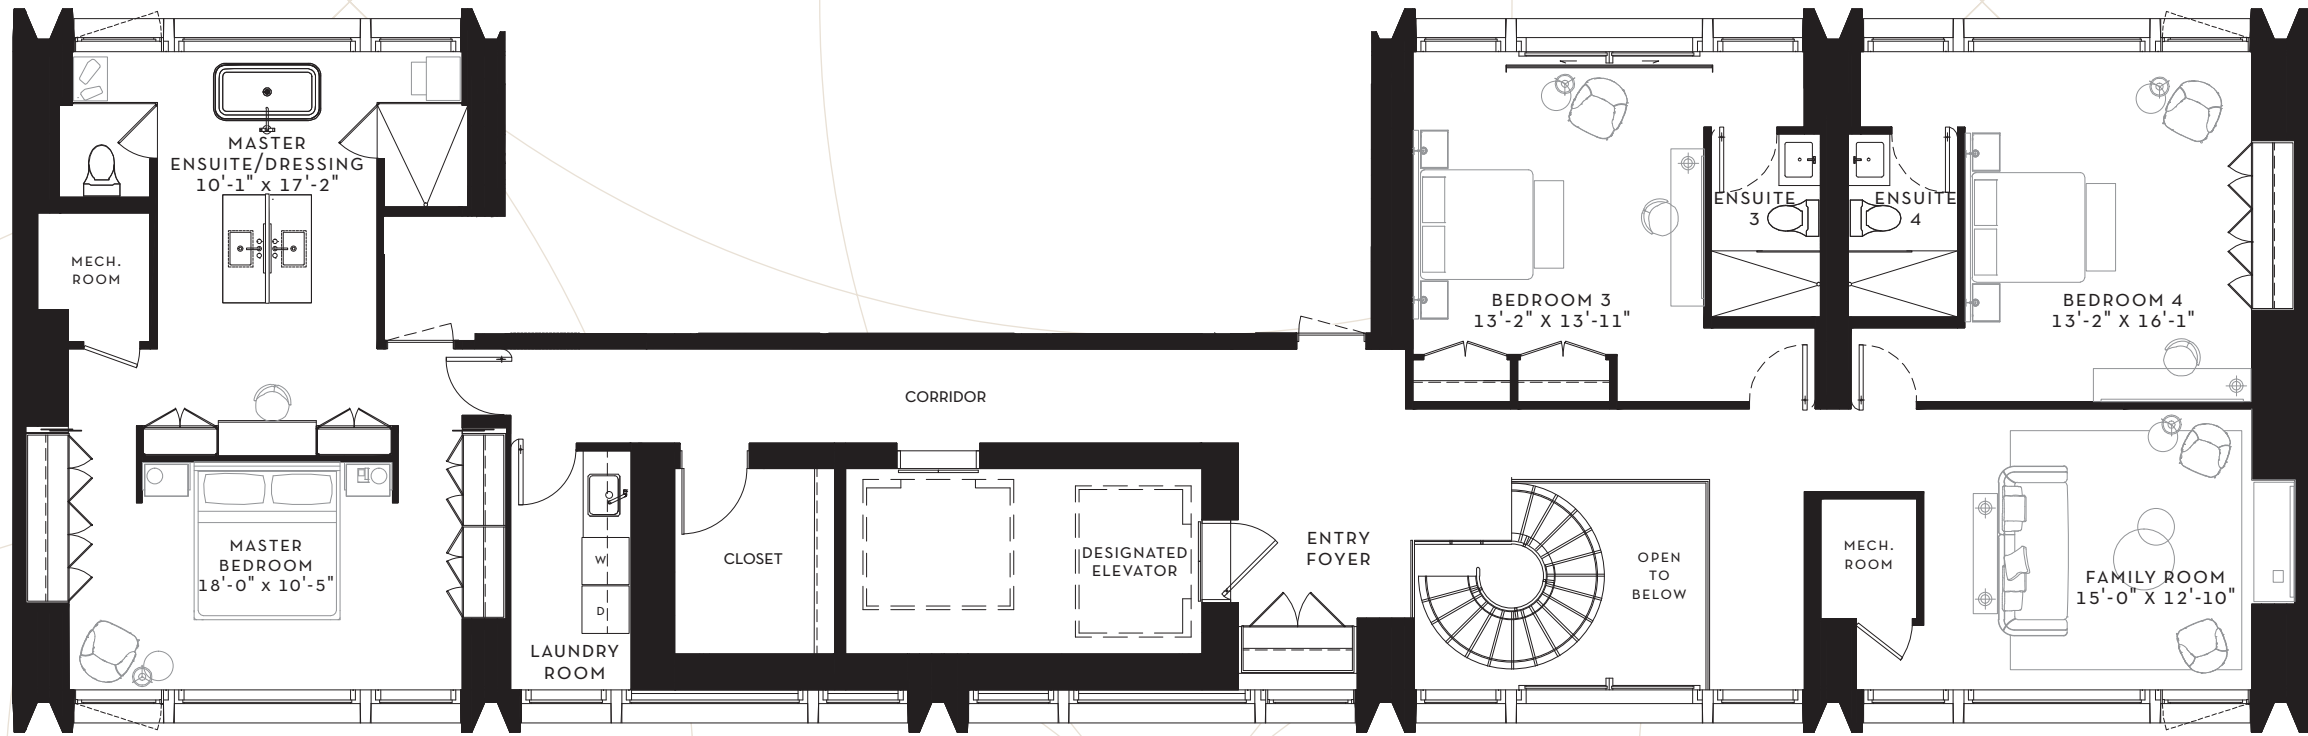

YORKVILLE

SUITE  
36-37S

3 BEDROOM  
4826 SQ. FT.

FLOOR 36-37  
4826 SQ. FT.

SCOLLARD

YORKVILLE

SUITE 39S  
OPTION 1

4 BEDROOM  
4881 SQ. FT.