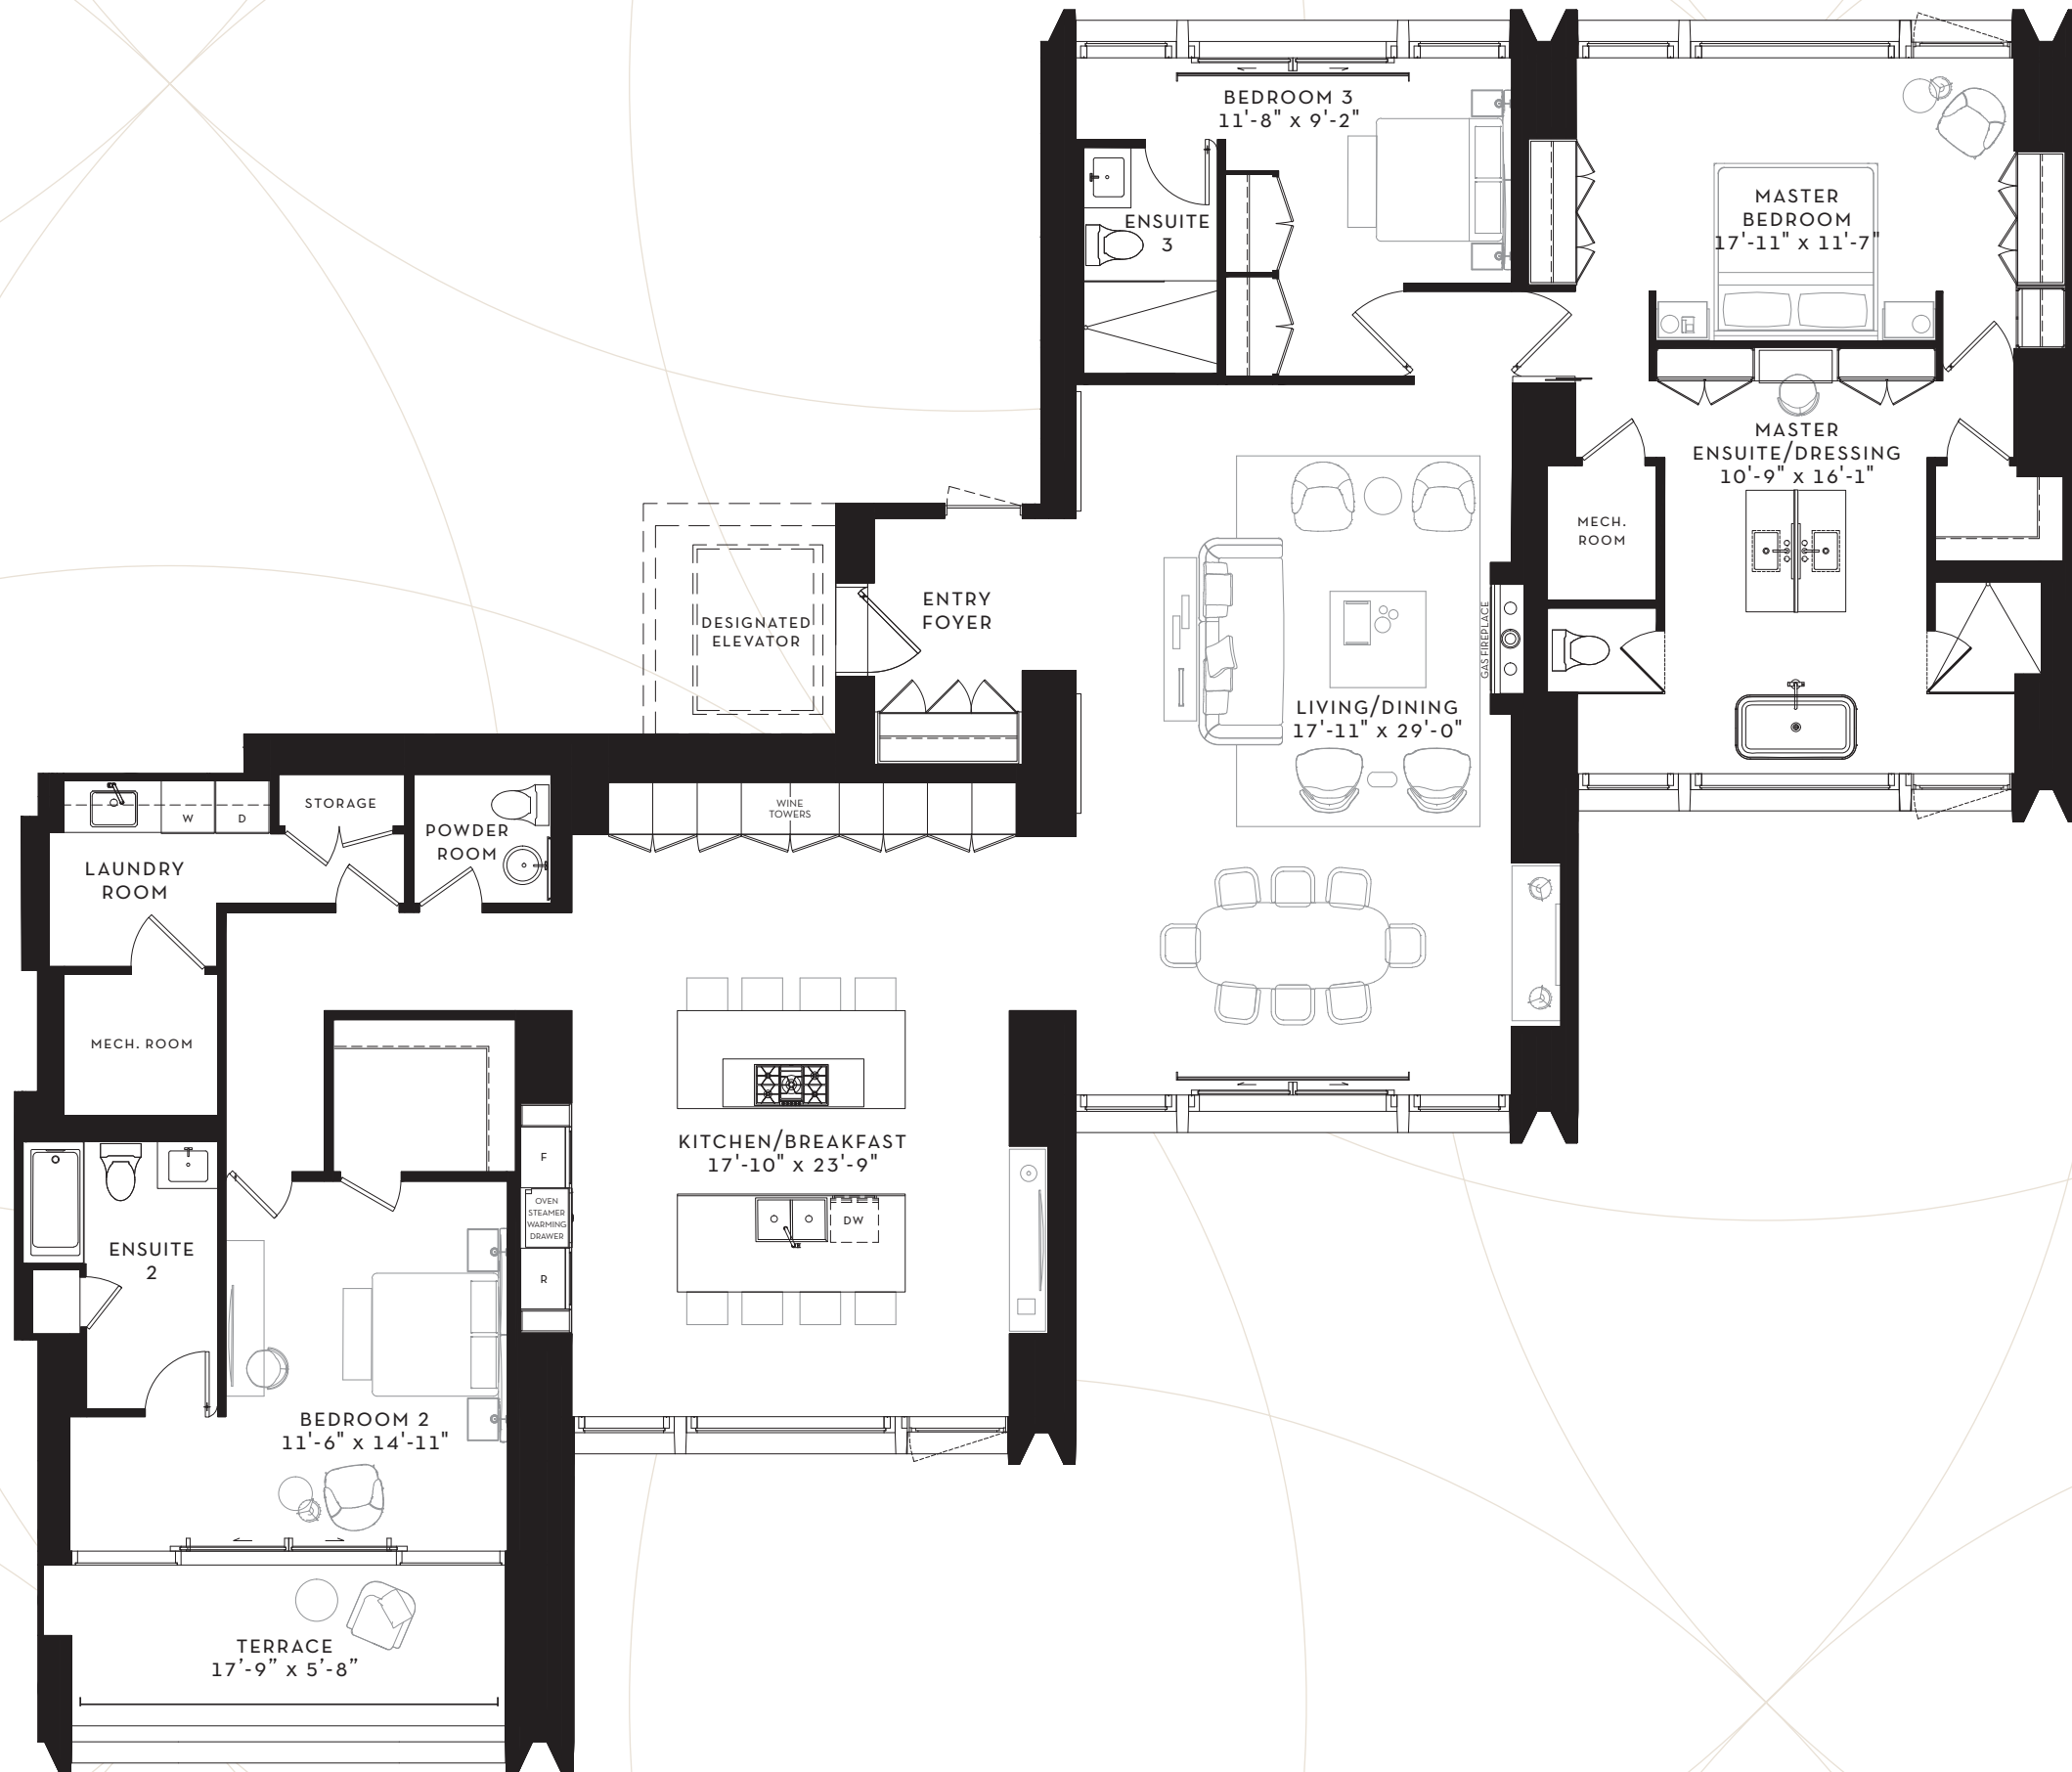

2 BEDROOM + DEN  
2861 SQ. FT.

FLOOR 11-25  
2861 SQ. FT.

FLOOR 26-27  
2861 SQ. FT.

SCOLLARD

YORKVILLE

SUITE 9S

3 BEDROOM  
2965 SQ. FT.

FLOOR 9  
2965 SQ. FT.

SCOLLARD

YORKVILLE

SUITE 9N

3 BEDROOM + DEN  
3292 SQ. FT.

FLOOR 9  
3292 SQ. FT.

SCOLLARD

YORKVILLE

SUITE 35N