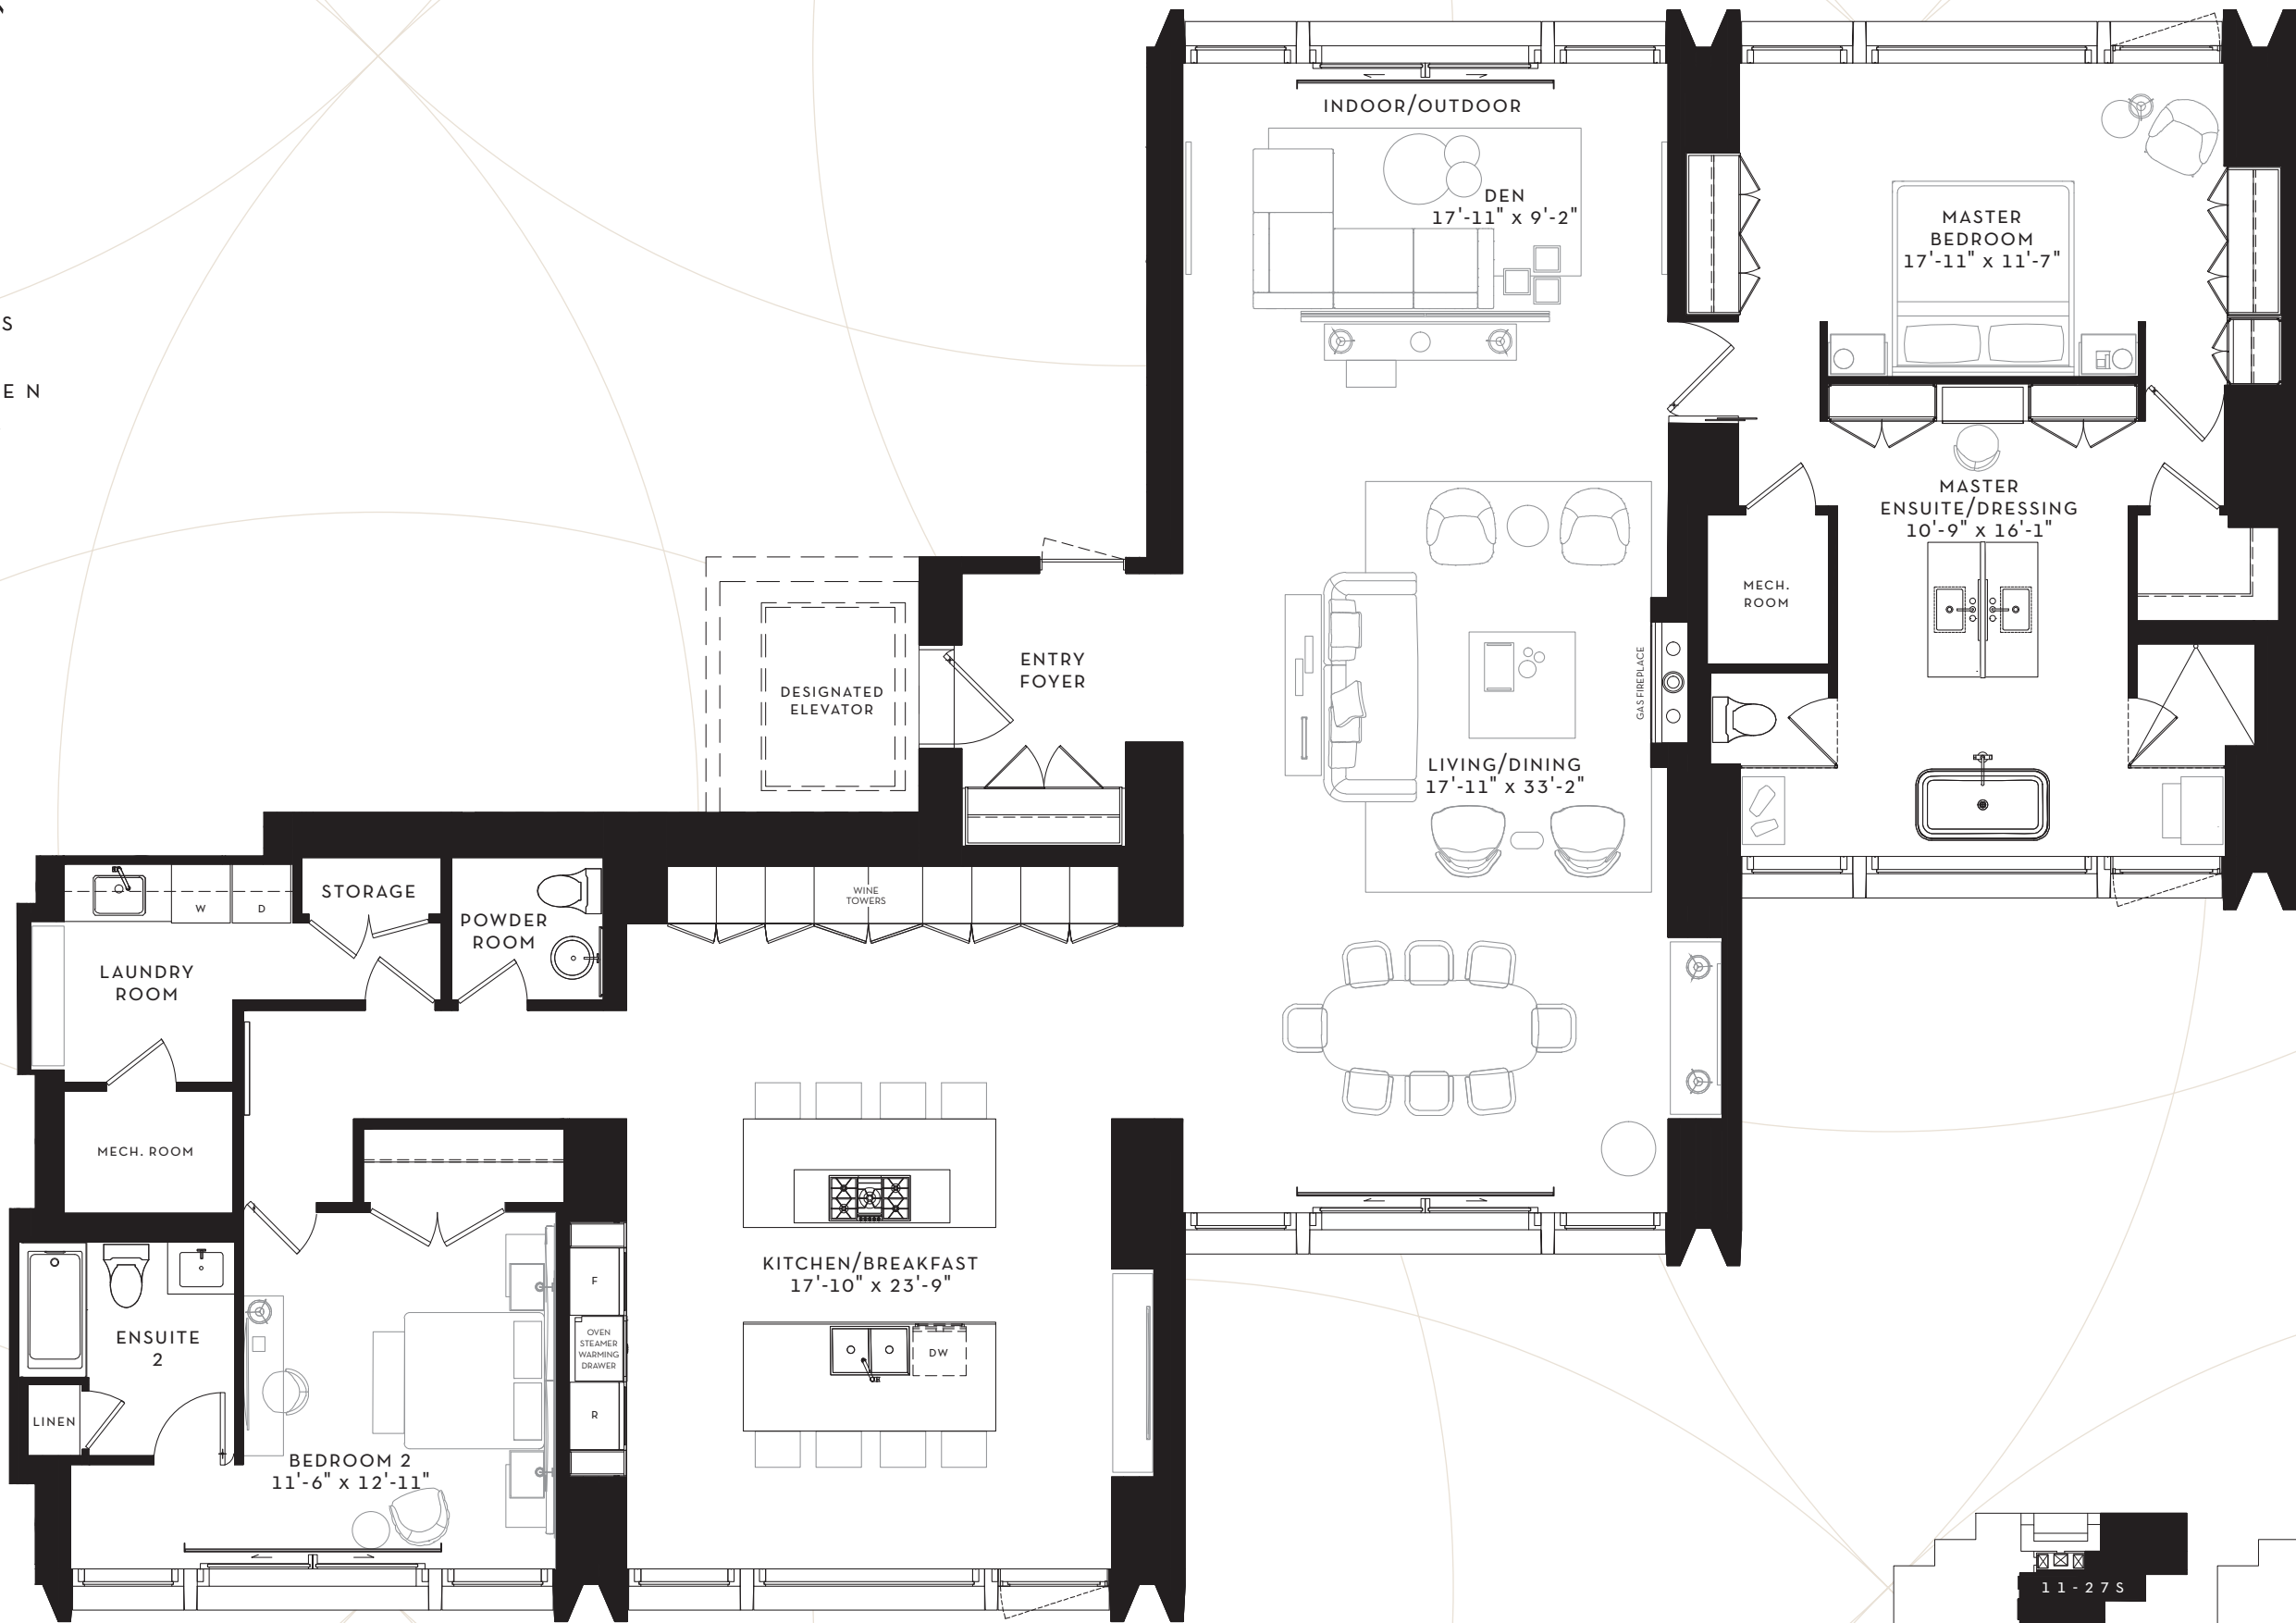

SCOLLARD

YORKVILLE

SUITE 11-27S

2 BEDROOM + DEN
2861 SQ. FT.