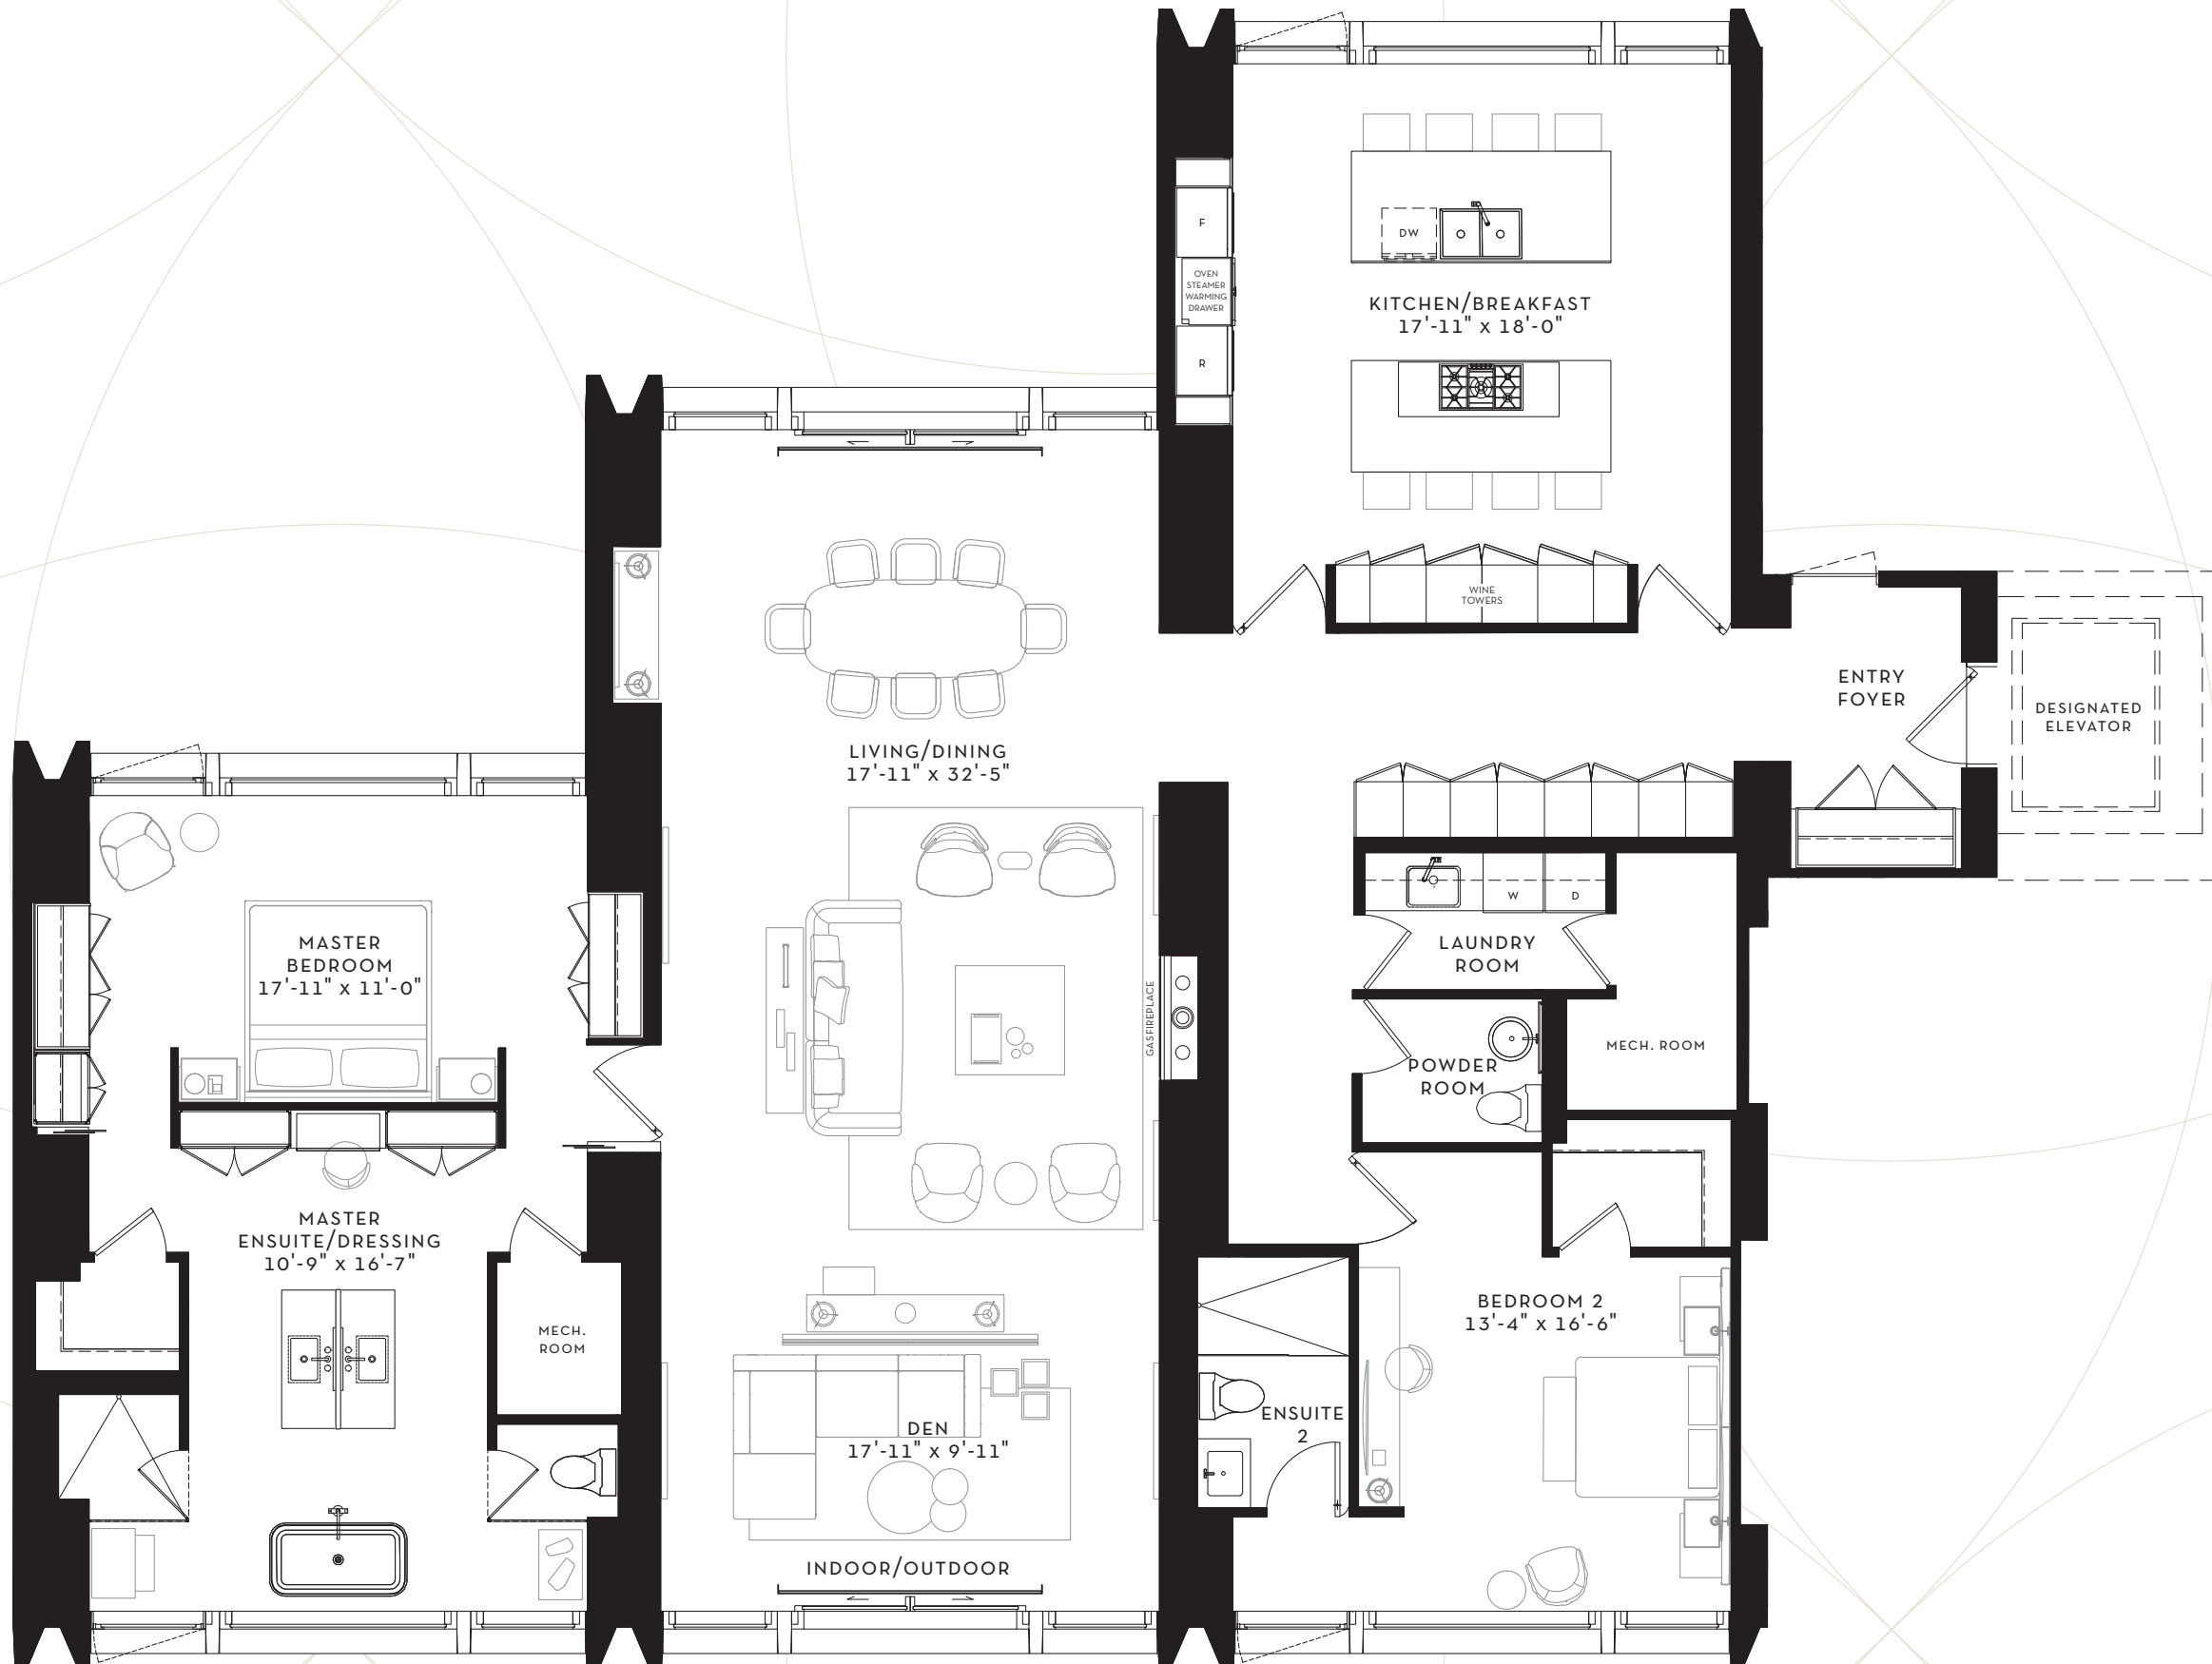

YORKVILLE

SUITE

26-27N

2 BEDROOM  
2429 SQ. FT.

26-27N

FLOOR 26-27  
2429 SQ. FT.

SCOLLARD

YORKVILLE

SUITE  
41S

2 BEDROOM  
2471 SQ. FT.

FLOOR 41  
2471 SQ. FT.

SCOLLARD

YORKVILLE

SUITE 6-8AN

3 BEDROOM  
2816 SQ. FT.

FLOOR 6-8  
2816 SQ. FT.

SCOLLARD

YORKVILLE

SUITE 11-25N

2 BEDROOM + DEN  
2854 SQ. FT.

FLOOR 11-25  
2854 SQ. FT.

SCOLLARD

YORKVILLE

SUITE 11-27S