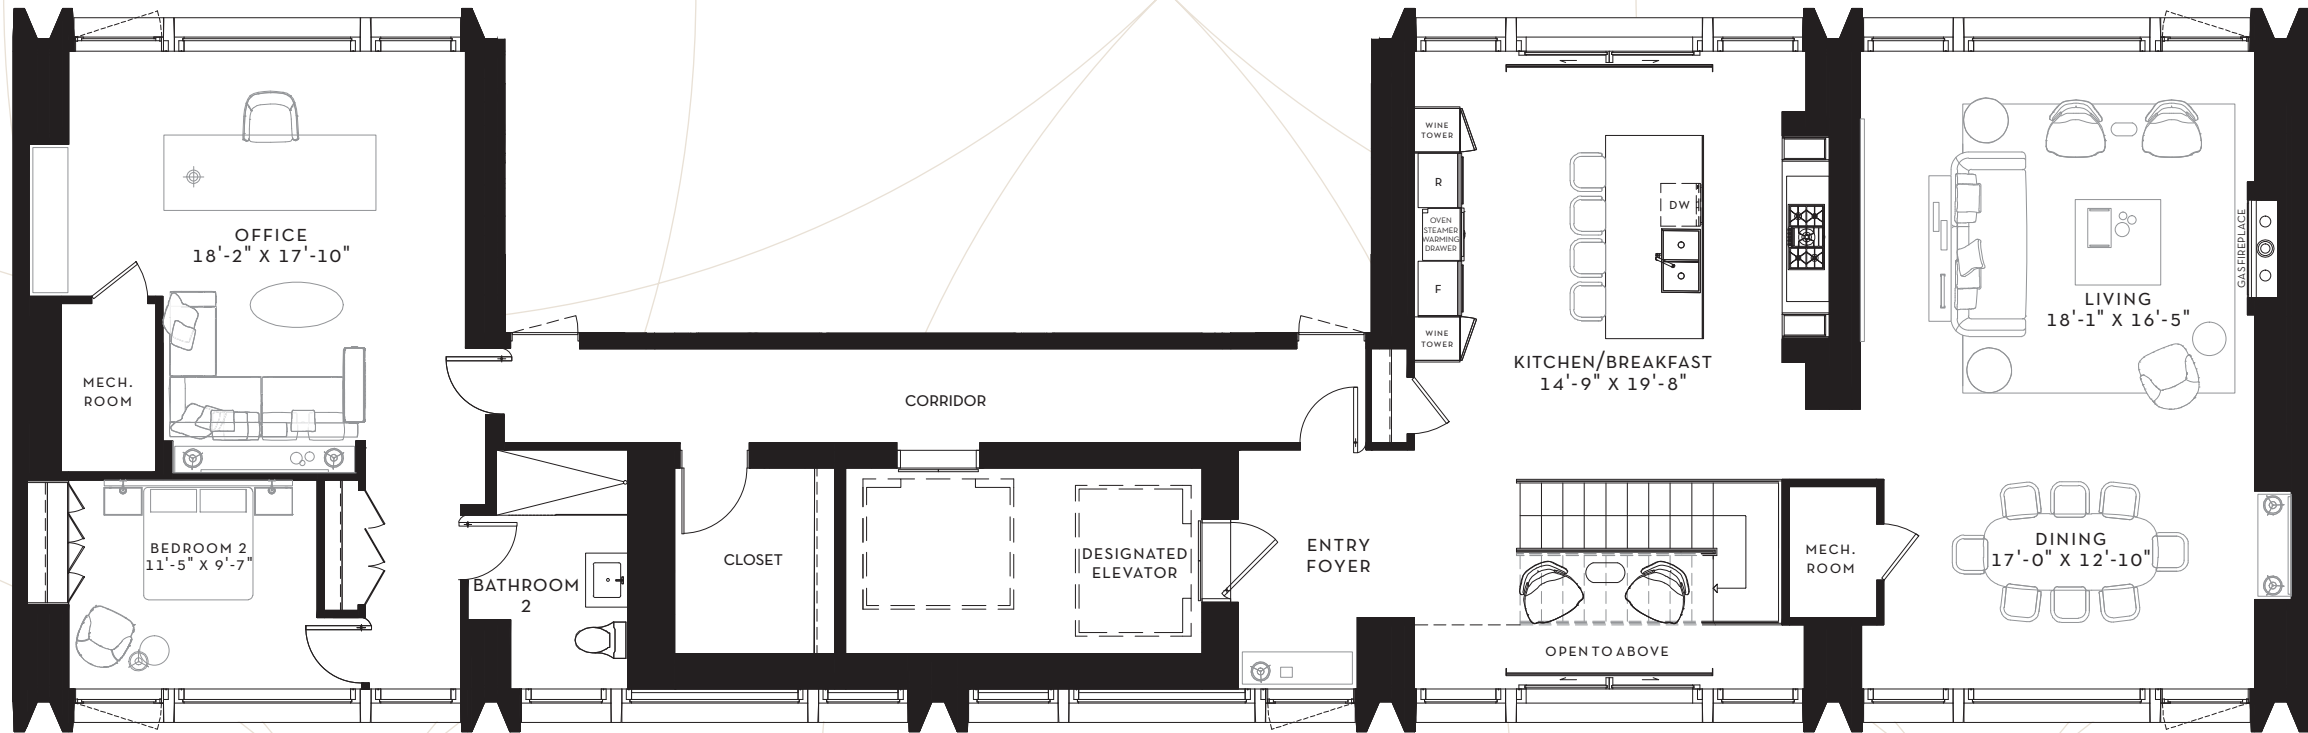

UPPER  
2381 SQ. FT.

LOWER  
2500 SQ. FT.

FLOOR 39-40  
4881 SQ. FT.

SCOLLARD

YORKVILLE

SUITE 39S  
OPTION 2

4 BEDROOM  
4881 SQ. FT.

FLOOR 39-40  
4881 SQ. FT.