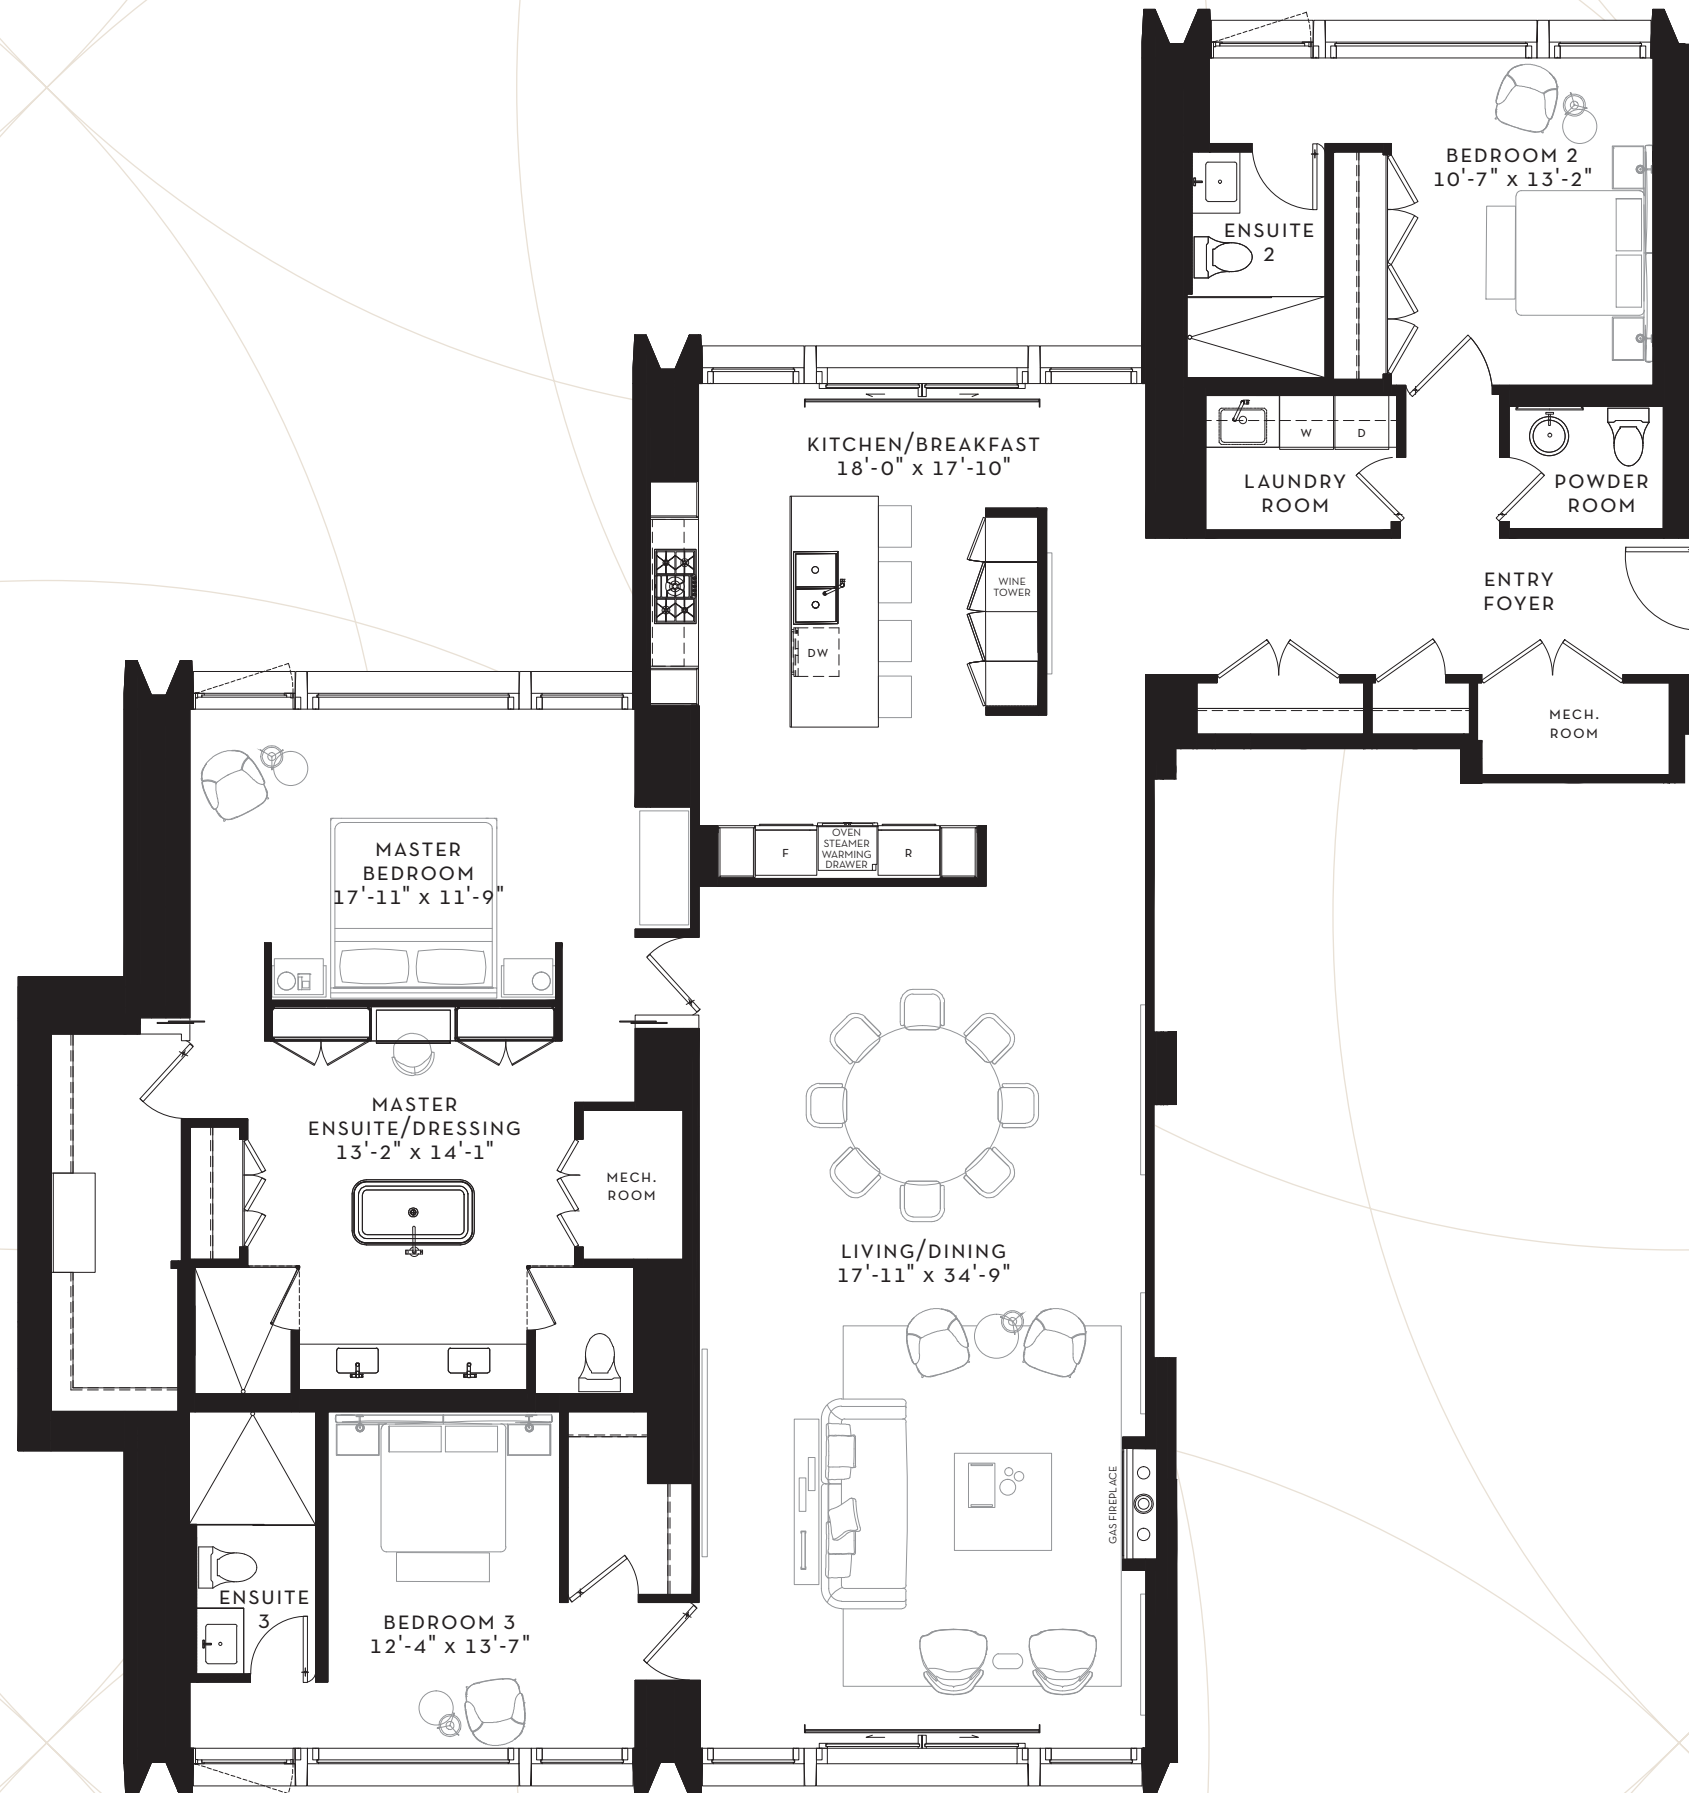

YORKVILLE

SUITE

26-27N

2 BEDROOM  
2429 SQ. FT.

26-27N

FLOOR 26-27  
2429 SQ. FT.

SCOLLARD

YORKVILLE

SUITE  
41S

2 BEDROOM  
2471 SQ. FT.

FLOOR 41  
2471 SQ. FT.

SCOLLARD

YORKVILLE

SUITE 6-8AN

3 BEDROOM  
2816 SQ. FT.

FLOOR 6-8  
2816 SQ. FT.

SCOLLARD

YORKVILLE

SUITE 11-25N

2 BEDROOM + DEN  
2854 SQ. FT.

FLOOR 11-25  
2854 SQ. FT.

SCOLLARD

YORKVILLE

SUITE 11-27S