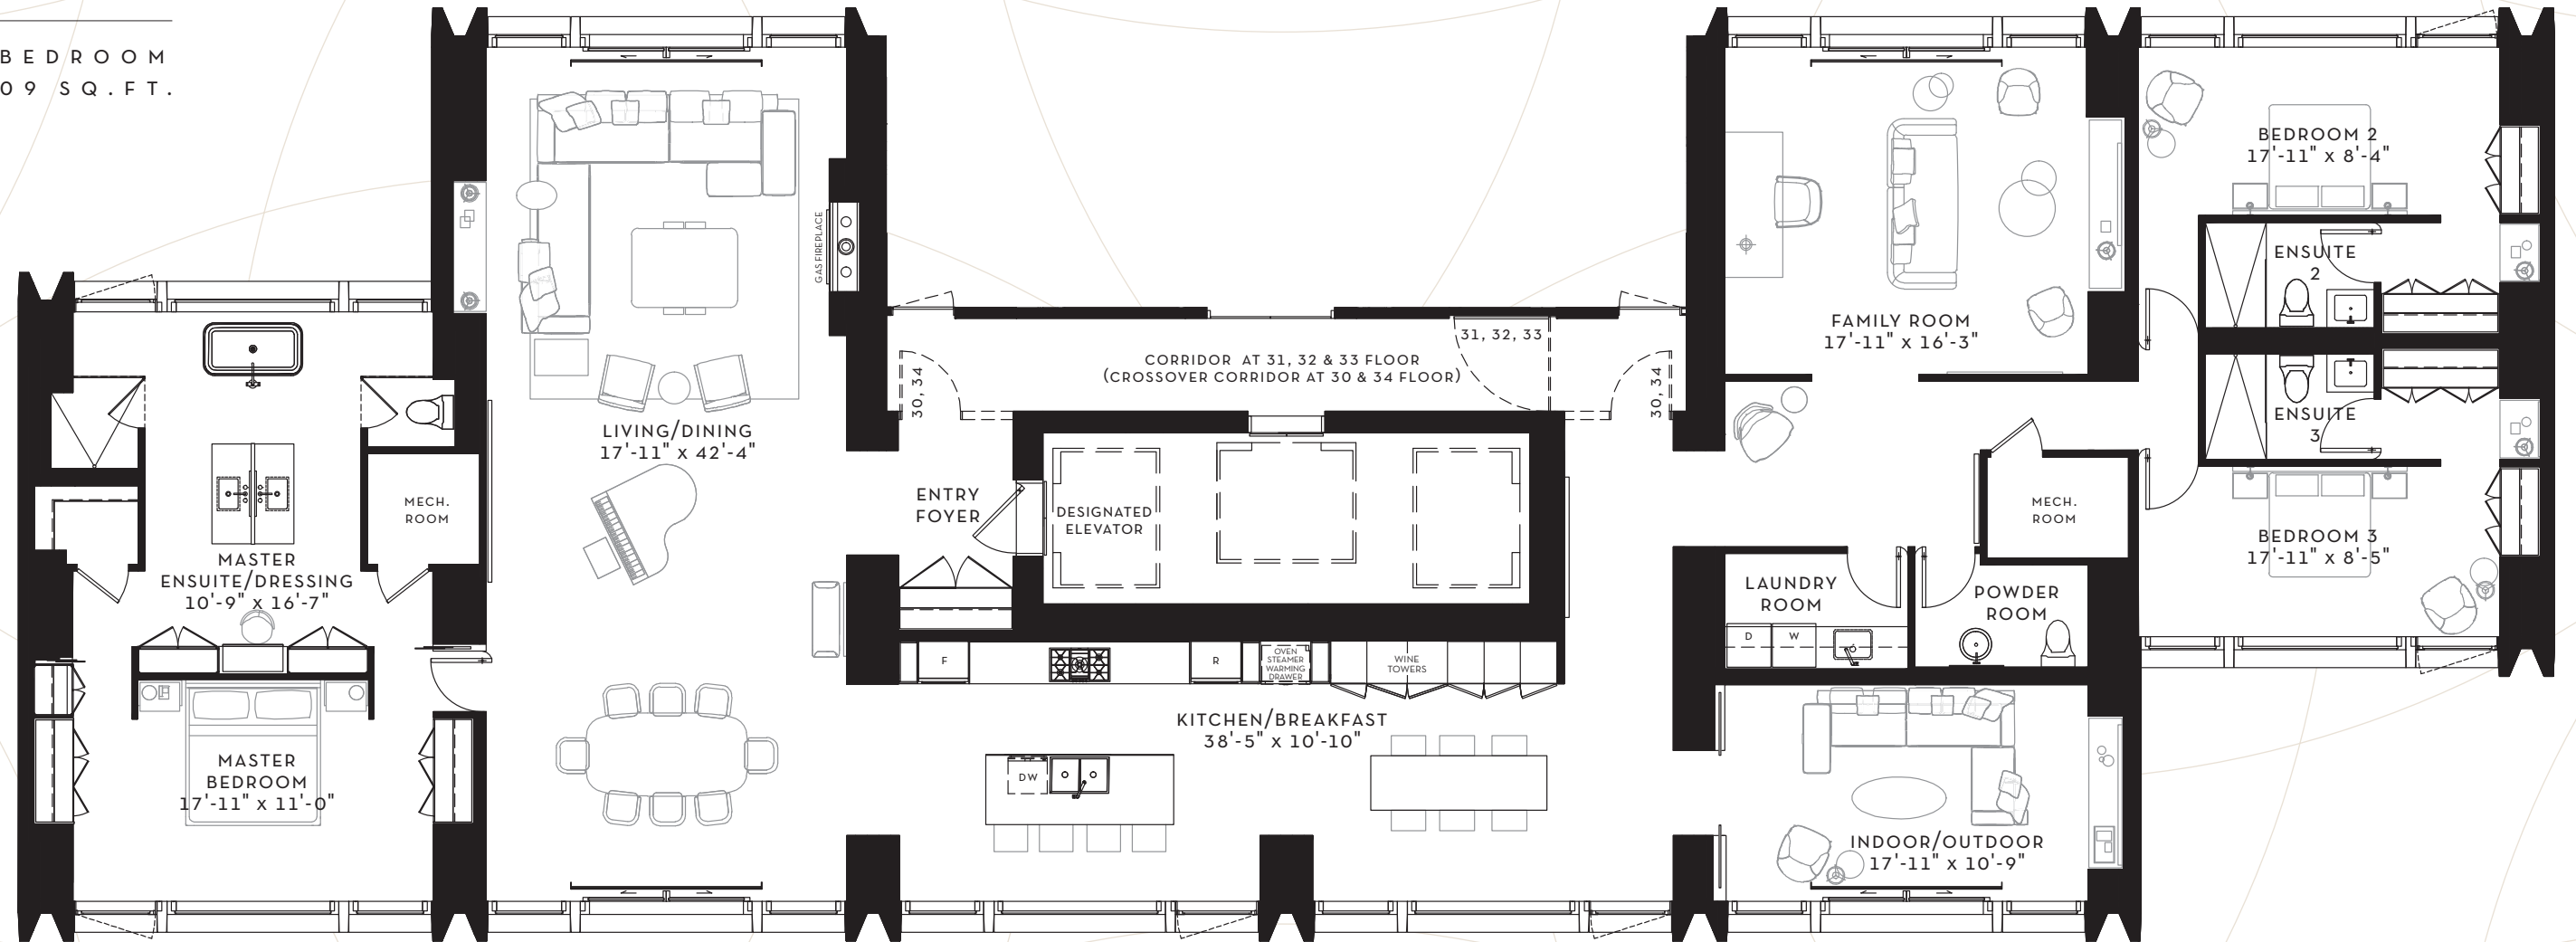

3 BEDROOM  
3451 SQ. FT.

FLOOR 35  
3451 SQ. FT.

SCOLLARD

YORKVILLE

SUITE 30-34N

3 BEDROOM  
4209 SQ. FT.

FLOOR 30-34  
4209 SQ. FT.

SCOLLARD