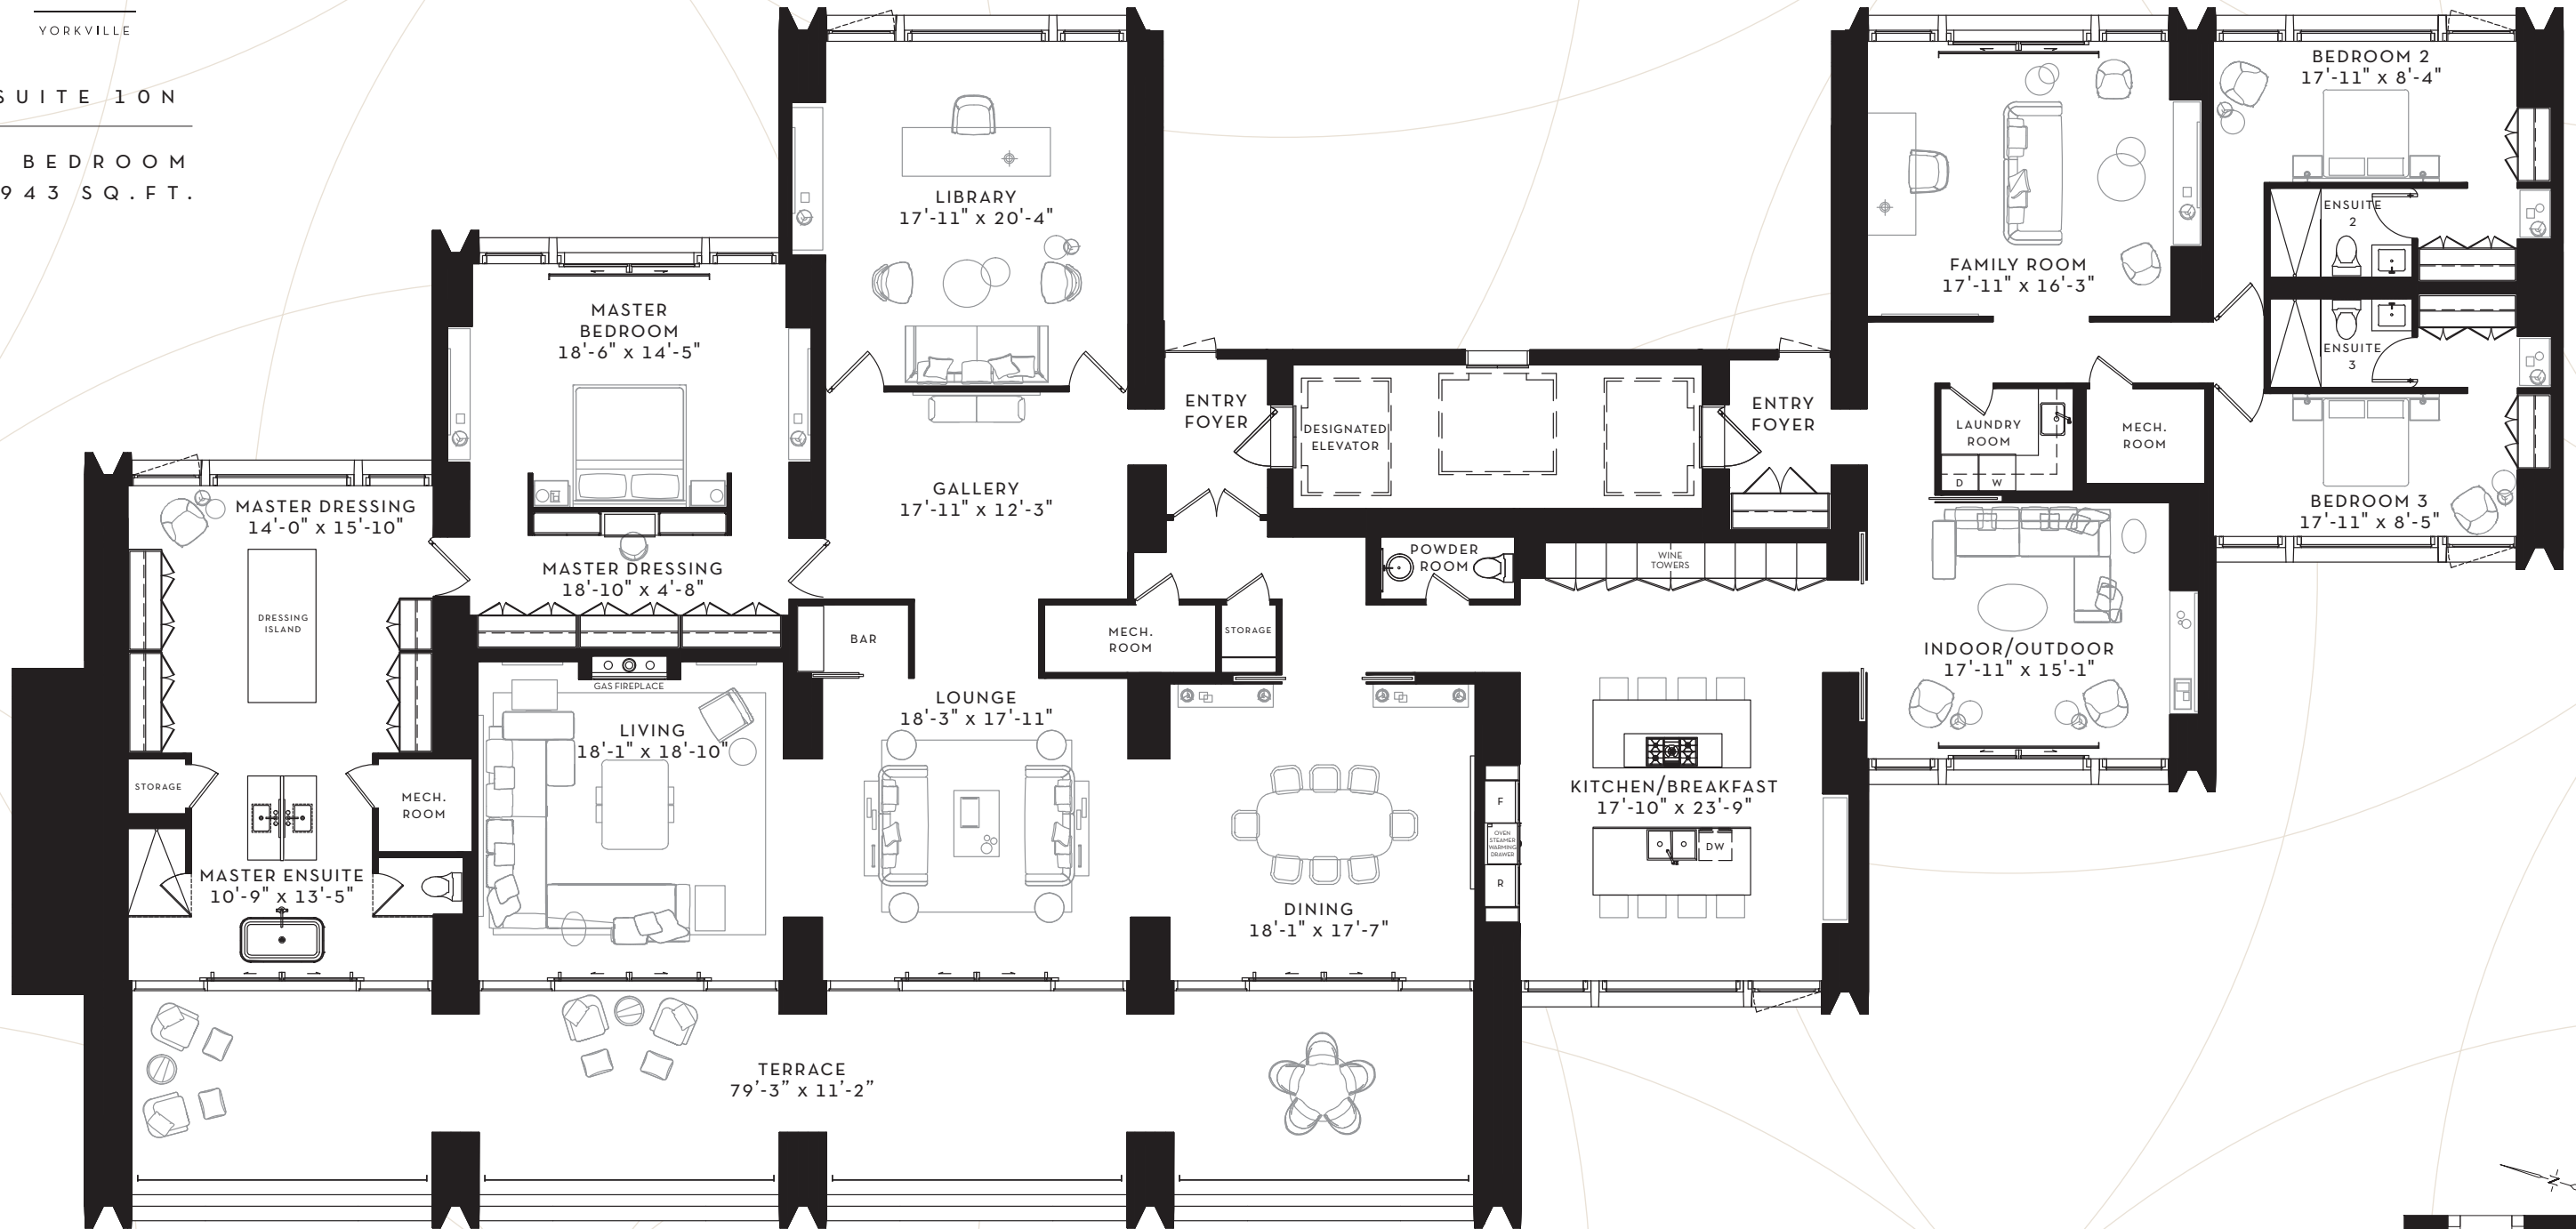

SCOLLARD

YORKVILLE

SUITE 28N

3 BEDROOM  
5190 SQ. FT.

FLOOR 28  
5190 SQ. FT.

SCOLLARD

YORKVILLE

SUITE 10N

3 BEDROOM  
5943 SQ. FT.

FLOOR 10  
5943 SQ. FT.